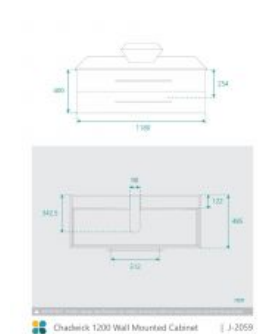

\*Please note that stone and timber samples may differ from the actual product due to natural variations and batch differences. Colours displayed online may appear different due to screen settings. Standard stone and timber benchtops are supplied without holes, allowing for installation flexibility. Custom stone benchtop orders will be dispatched within 15 business days.

Vanities, 1200mm Vanities, White, Wall Mounted Vanities, Gloss, White, Mid Year Sale

Chadwick 1200 Wall Mounted Cabinet

| J-2059