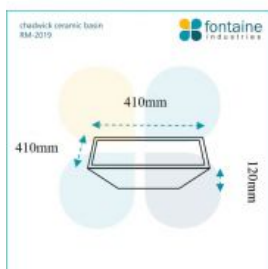

\*Please note that stone and timber samples may differ from the actual product due to natural variations and batch differences. Colours displayed online may appear different due to screen settings. Standard stone and timber benchtops are supplied without holes, allowing for installation flexibility. Custom stone benchtop orders will be dispatched within 15 business days.

Vanities, 1200mm Vanities, White, Wall Mounted Vanities, Gloss, White, Mid Year Sale

Chadwick 1200 Wall Mounted Cabinet

| J-2059