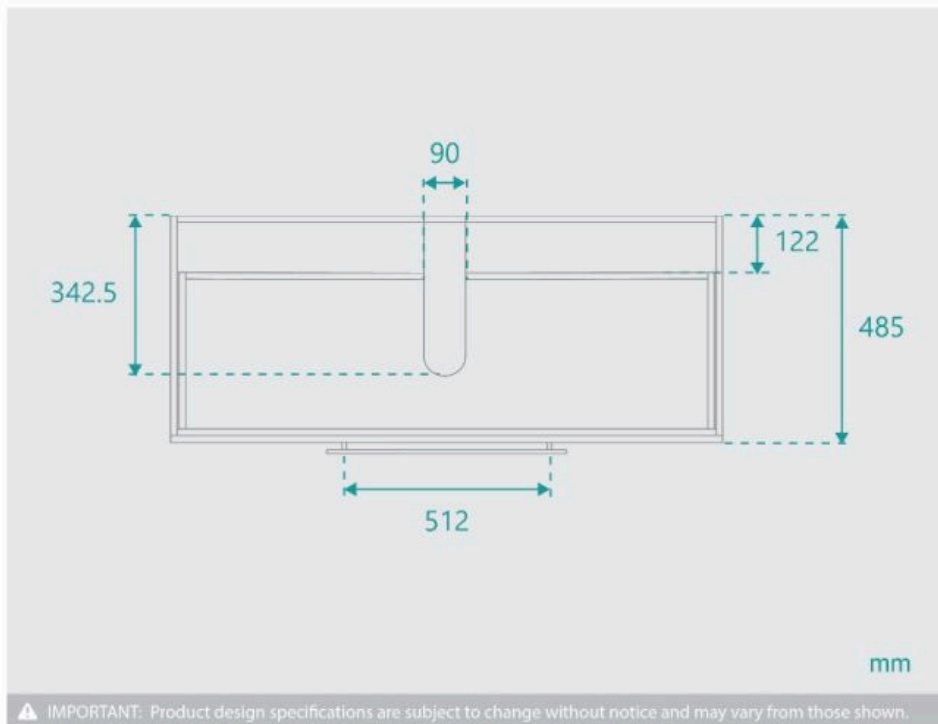

\*Please note that stone and timber samples may differ from the actual product due to natural variations and batch differences. Colours displayed online may appear different due to screen settings. Standard stone and timber benchtops are supplied without holes, allowing for installation flexibility. Custom stone benchtop orders will be dispatched within 15 business days.

Vanities, 1200mm Vanities, White, Wall Mounted Vanities, Gloss, White, Mid Year Sale

Chadwick 1200 Wall Mounted Cabinet

| J-2059