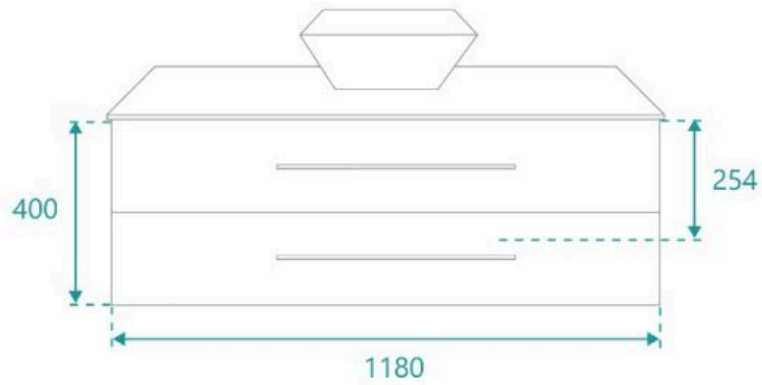

\*Please note that stone and timber samples may differ from the actual product due to natural variations and batch differences. Colours displayed online may appear different due to screen settings. Standard stone and timber benchtops are supplied without holes, allowing for installation flexibility. Custom stone benchtop orders will be dispatched within 15 business days.

Vanities, 1200mm Vanities, White, Wall Mounted Vanities, Gloss, White, Mid Year Sale

Chadwick 1200 Wall Mounted Cabinet

| J-2059