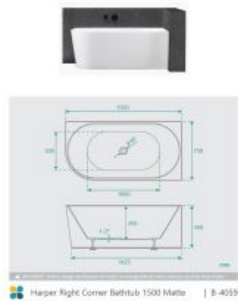

Dekoda Bath Caddy Solid Ash Natural (A-8104)

Dekoda Bath Caddy Solid Ash Walnut (A-8300)

View our store to find a matching [vanity unit](#), [basin](#), [mirror](#), [basin or shower fixture](#) for your bathroom.