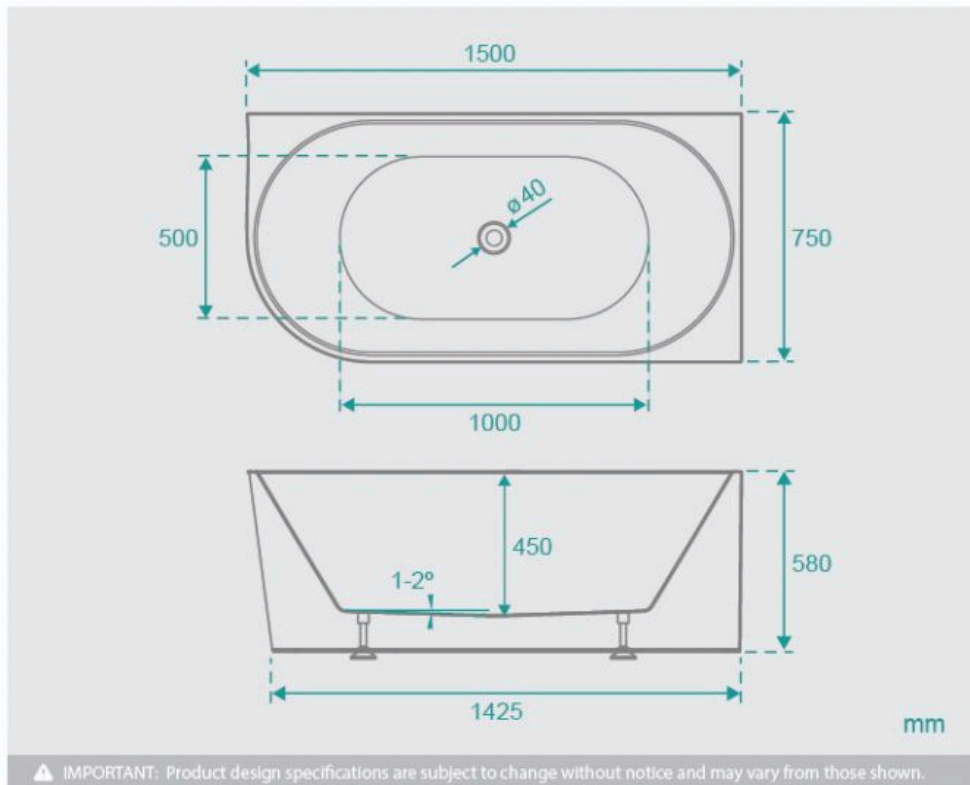

Harper Right Corner Bathtub 1500 Matte

| B-4059