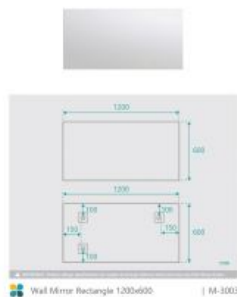

## Wall Mirror Rectangle 1200x600

SKU#: M-3003

**\$111.20**

~~\$139~~

Installed Size: 1200mm x 600mm

Mirror: Corrosion Free

Installation: Mounting plates (included)

Construction Size: Glass (pencil edge mirror) Includes alloy mounting plate

Wall Mirror Rectangle 1200x600

| M-3003