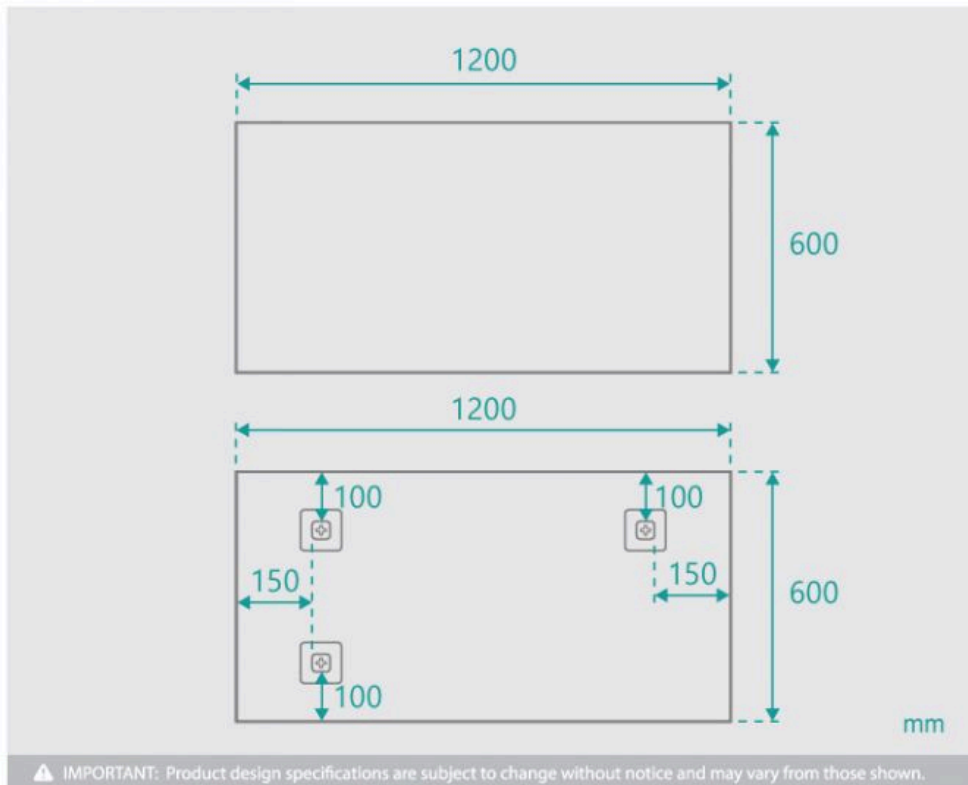

## Wall Mirror Rectangle 1200x600

SKU#: M-3003

**\$111.20**

~~\$139~~

Installed Size: 1200mm x 600mm

Mirror: Corrosion Free

Installation: Mounting plates (included)

Construction Size: Glass (pencil edge mirror) Includes alloy mounting plate

Wall Mirror Rectangle 1200x600

| M-3003