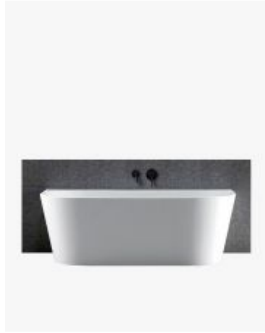

View our store to find a matching vanity unit, basin, mirror, basin or shower fixture for your bathroom.

@fontaine_zambia