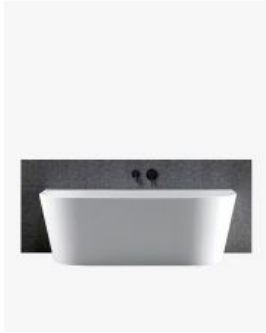

Harper Back to Wall Bath 1700 White

SKU#: B-4027

\$839.20

~~\$1,049~~

WASTE OPTION

BATH CADDY OPTION

Length: 1700mm

Width: 800mm

Finish: White High Gloss

Overflow: No

Waste: Standard Plug & Waste included

Capacity: 270L

Warranty: 7 Year Product Warranty

The Harper Back to Wall bath is perfectly designed to be installed flush against a wall; with no gaps, this bath is easier to clean with less exposed areas for dust to collect than a freestanding bath. A traditional look with a modern twist. Its stunning white gloss finish adds simplicity to any bathroom, the smooth lines of the Harper are inviting and stylish. The contemporary design will instantly freshen up your bathroom space.

Suits:

Retreat Bath Caddy Solid Ash Natural Large(A-8102)

Retreat Bath Caddy Solid Ash Walnut Large (A-8303)

Dekoda Bath Caddy Solid Ash Natural Large(A-8105)

Dekoda Bath Caddy Solid Ash Walnut Large (A-8301)

View our store to find a matching vanity unit, basin, mirror, basin or shower fixture for your bathroom.

@fontaine_zambia

@brabehmanns_ukg

Harper Back to Wall 1700 Bath

| B-4027