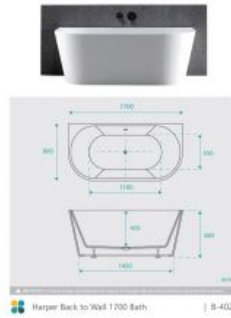

View our store to find a matching vanity unit, basin, mirror, basin or shower fixture for your bathroom.