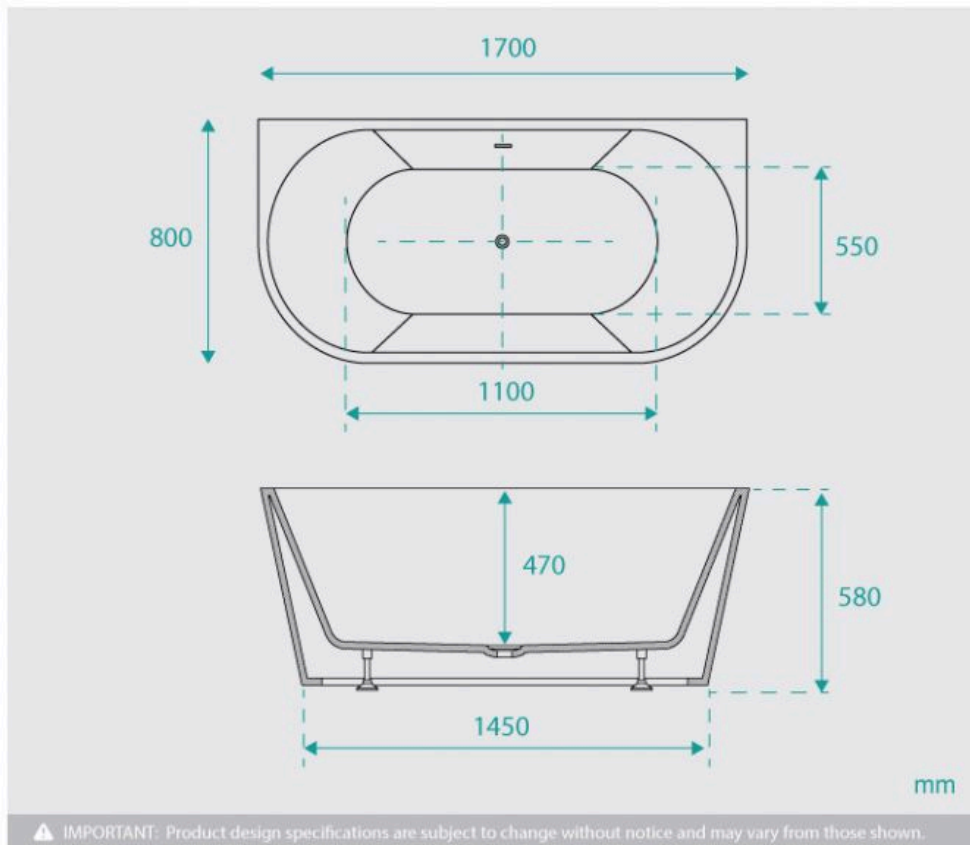

Harper Back to Wall Bath 1700 White

SKU#: B-4027

\$839.20

~~\$1,049~~

WASTE OPTION

BATH CADDY OPTION

Length: 1700mm

Width: 800mm

Height: 580mm

Installation: Back to Wall

Configuration: Self-supporting base and frame with adjustable legs

Construction: Sanitary grade acrylic with solid fiberglass reinforcement

Key Features: High quality sanitary acrylic, double wall insulated for heat retention, easy installation, reinforced for durability

Finish: White High Gloss

Overflow: No

Waste: Standard Plug & Waste included

Capacity: 270L

Warranty: 7 Year Product Warranty

The Harper Back to Wall bath is perfectly designed to be installed flush against a wall; with no gaps, this bath is easier to clean with less exposed areas for dust to collect than a freestanding bath. A traditional look with a modern twist. Its stunning white gloss finish adds simplicity to any bathroom, the smooth lines of the Harper are inviting and stylish. The contemporary design will instantly freshen up your bathroom space.

View our store to find a matching vanity unit, basin, mirror, basin or shower fixture for your bathroom.

@fontaine_zambia

@brabehmanns_ukg

Harper Back to Wall 1700 Bath

| B-4027