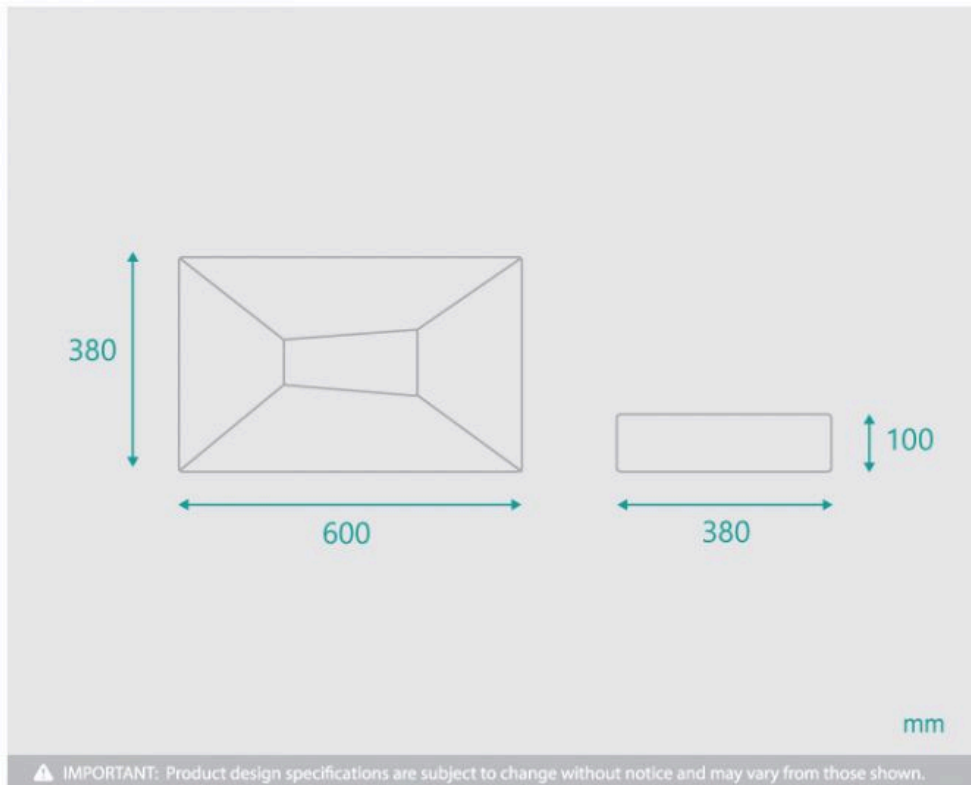

Piazza White Marble Basin

| RM-0030