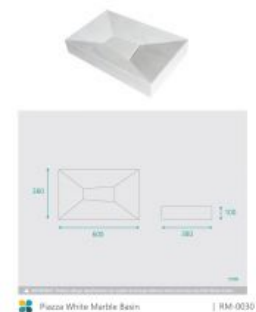

Piazza White Marble Basin

SKU#: RM-0030

$463.20

~~$579~~

Basin Size: 600mm x 380mm x 100mm

Basin Type: Above Counter Basin

Construction: Solid Natural White Marble

Finish: Hand Polished Marble

Overflow Outlet: No

Waste Size: 32mm

Weight: 50kgs

Water Capacity: 5.9L

Warranty: 2 Year Product Warranty

The Piazza is a beautifully hand carved above counter basin, constructed from natural white marble and polished to a high sheen. Within the base of the Piazza is a marble panel to hide the waste, which due to its stylish design still allows the water to elegantly drain. The drain cover can be easily removed for cleaning. The waste is centred within the basin, and the drain cover is set off centre. This basin is the ultimate in luxury and style, sure to make an impression with its unique design and stunning polished marble finish.

*Natural marble is a material that must be cared for and suitability considered, please read full details [here](#).

Waste and tap not included but can be purchased in our store alongside many other bathroom products, browse our store to find your complete look.

*For installation using pop up waste plug, un screw waste cap under marble cover. Pop up function can't be used with drain cover.