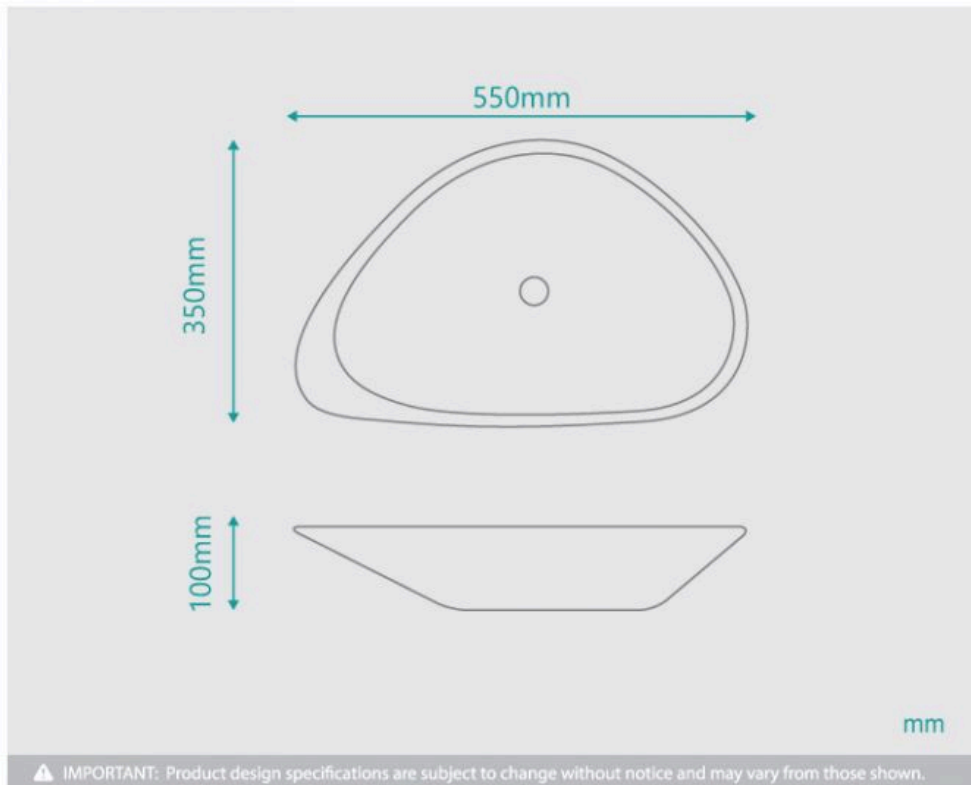

Grazia White Marble Basin

| RM-0032