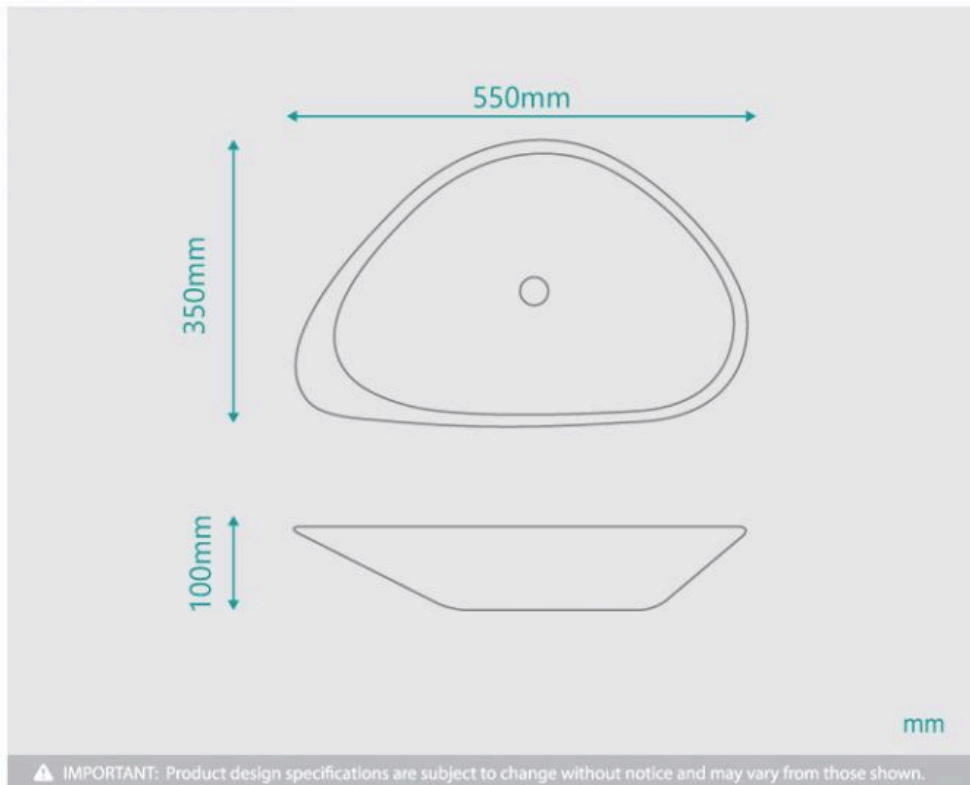

Grazia White Marble Basin

| RM-0032