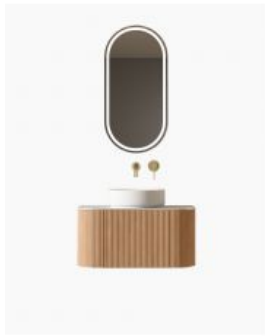

*Please note that stone samples may differ from the actual product due to natural variations and batch differences. Colours displayed online may appear different due to screen settings. Standard stone benchtops are supplied without holes, allowing for installation flexibility. Custom stone benchtop orders will be dispatched within 15 business days.

Joslin 750 Fluted Ash Cabinet | 1-2112