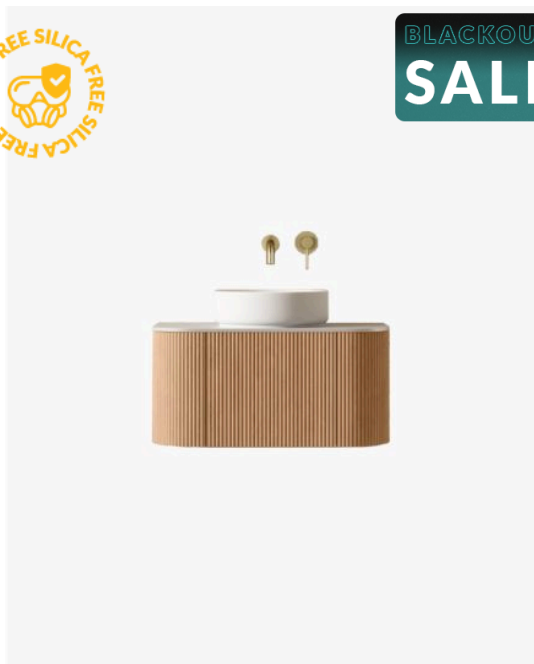

BLACKOUT SALE

Joslin 750 Fluted Curved Ash Vanity

SKU#: J-2112

\$996

~~\$1,245~~

BENCHTOP OPTION

BASIN OPTION

MIRROR OPTION

Handle: Push to Open

Configuration: Large Push to Open Drawer with Internal Drawer, Two Push to Open Curve Doors with Internal Shelves

Features: LED Internal Lights with Motion Sensor, Moisture Resistant Cabinet, Natural Ash Wood Grain

Warranty: 2 Year Product Warranty

**Selecting different options may change these dimensions, please refer to the specification images.*

The Joslin fluted curve bathroom vanity in 750mm provides a compact size with a designer look. Constructed from moisture resistant plywood and veneer, this bathroom fluted vanity brings a calming and stylish design to your bathroom space. Featuring a unique exterior of clad in natural wood grain and LED sensory light that activates when opening large centre push draw.

Including two push to open side curve doors with internal shelves and small drawers available in the main draw face, no space is wasted in this deluxe vanity that will assist with your everyday bathroom needs. Complete the vanity by selecting from our range benchtop options in range of classic and unique finishes.