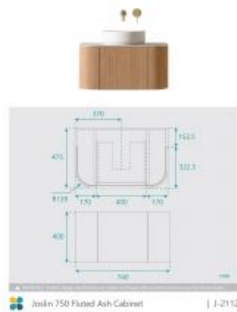

*Please note that stone samples may differ from the actual product due to natural variations and batch differences. Colours displayed online may appear different due to screen settings. Standard stone benchtops are supplied without holes, allowing for installation flexibility. Custom stone benchtop orders will be dispatched within 15 business days.

Joslin 750 Fluted Ash Cabinet | 1-2112