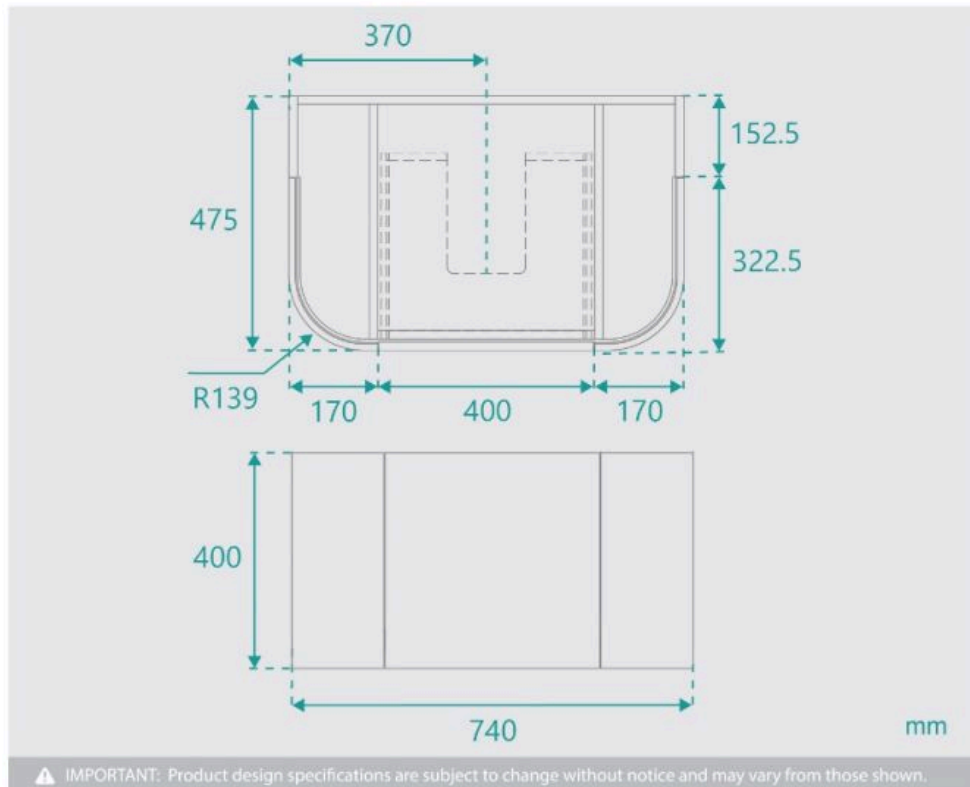

Joslin 750 Fluted Ash Cabinet

| J-2112