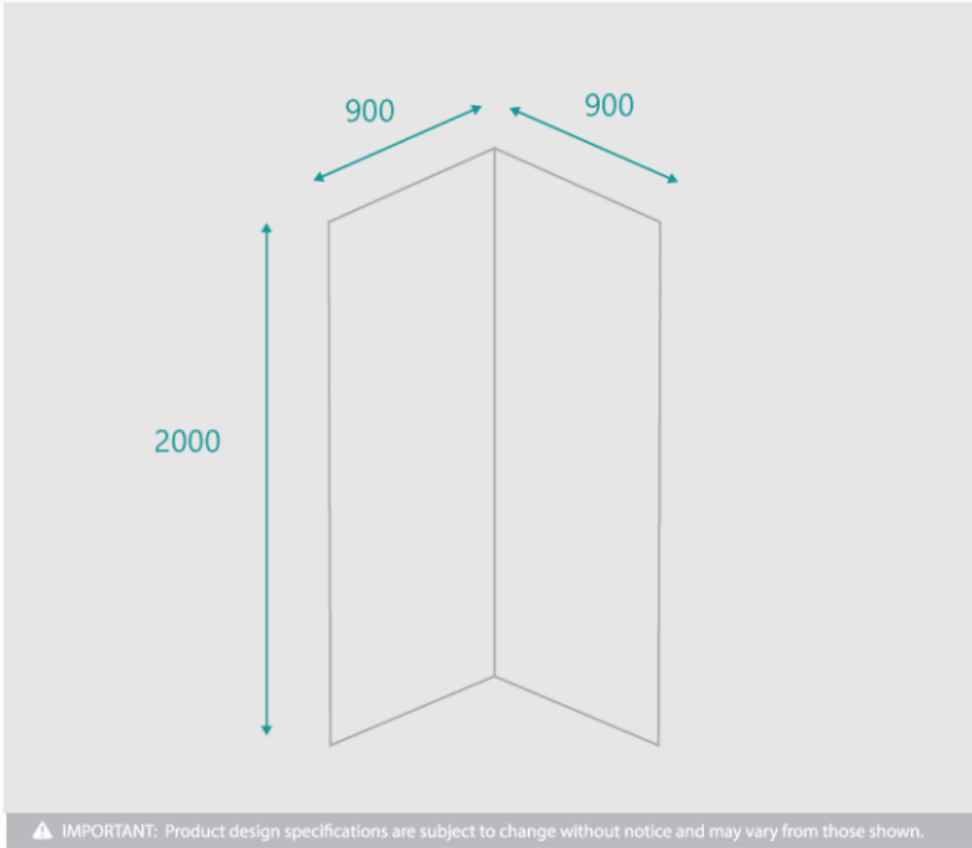

Shower Wall Lining 900x900x2000

SKU#: S-2601

\$206.10

~~\$229.00~~

Installed Size: 900 x 900 x 2000mm

Construction: Flexible, High Grade Acrylic

Warranty: 5 Year Product Warranty

Shower wall liners are a great alternative to tiling your shower or bath area. The flexible acrylic liners are easy to install, a quick and effective way to revamp your bathroom without the hard work required for tiling and grout. The seamless finish of our wall liners look fantastic and are easy to maintain, cleaning becomes a breeze with no grout lines that can catch soap residue or chip away in time. Our 2mm thick acrylic wall liners are durable, resistant to mould and mildew, dents and cracks.

**Base not included. Shower base and frames available in store or online.*

⚠ IMPORTANT: Product design specifications are subject to change without notice and may vary from those shown.

Shower Wall Lining 900x900