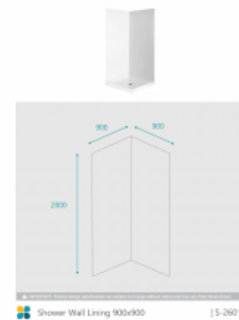

Shower Wall Lining 900x900x2000

SKU#: S-2601

\$206.10

~~\$229.00~~

Installed Size: 900 x 900 x 2000mm

Construction: Flexible, High Grade Acrylic

Warranty: 5 Year Product Warranty

Shower wall liners are a great alternative to tiling your shower or bath area. The flexible acrylic liners are easy to install, a quick and effective way to revamp your bathroom without the hard work required for tiling and grout. The seamless finish of our wall liners look fantastic and are easy to maintain, cleaning becomes a breeze with no grout lines that can catch soap residue or chip away in time. Our 2mm thick acrylic wall liners are durable, resistant to mould and mildew, dents and cracks.

**Base not included. Shower base and frames available in store or online.*

⚠ IMPORTANT: Product design specifications are subject to change without notice and may vary from those shown.

Shower Wall Lining 900x900