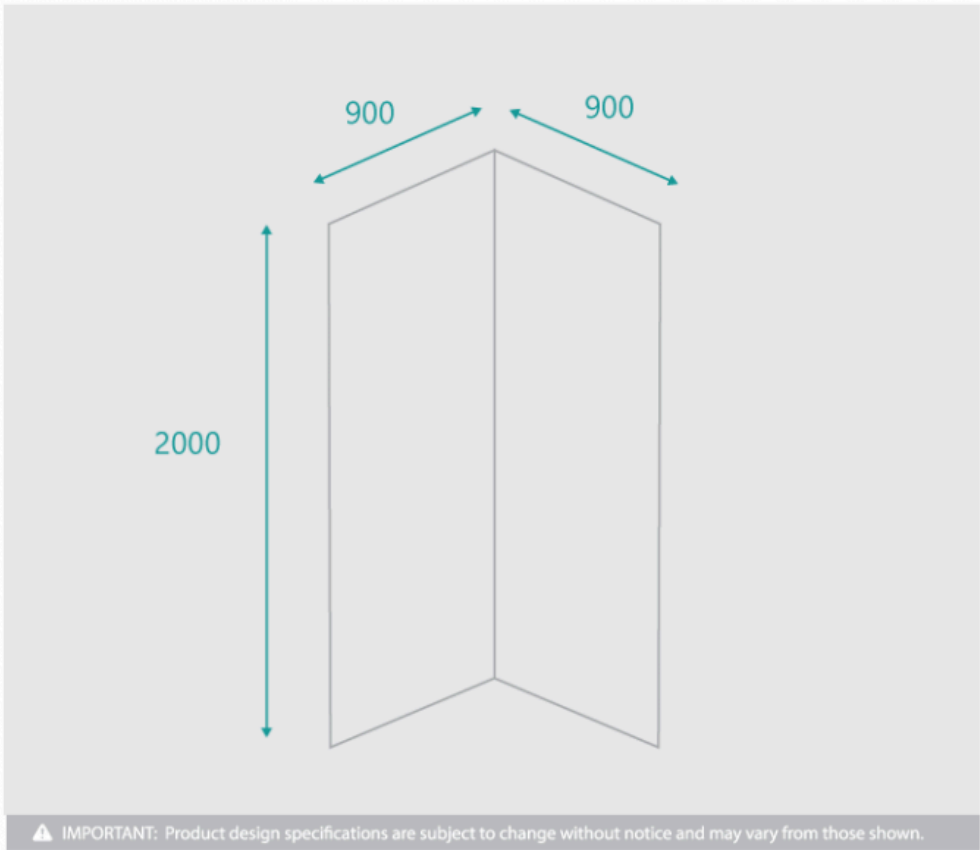

Shower Wall Lining 900x900

SKU#: S-2601

\$167.20

~~\$209~~

Installed Size: 900 x 900 x 2000mm

Construction: Flexible, high grade Acrylic

Warranty: 5 Year Product Warranty

Shower wall liners are a great alternative to tiling your shower or bath area. The flexible acrylic liners are easy to install, a quick and effective way to revamp your bathroom without the hard work required for tiling and grout. The seamless finish of our wall liners look fantastic and are easy to maintain, cleaning becomes a breeze with no grout lines that can catch soap residue or chip away in time. Our 2mm thick acrylic wall liners are durable, resistant to mould and mildew, dents and cracks.

**Base not included. Shower base and frames available in store or online.*

⚠ IMPORTANT: Product design specifications are subject to change without notice and may vary from those shown.

Shower Wall Lining 900x900