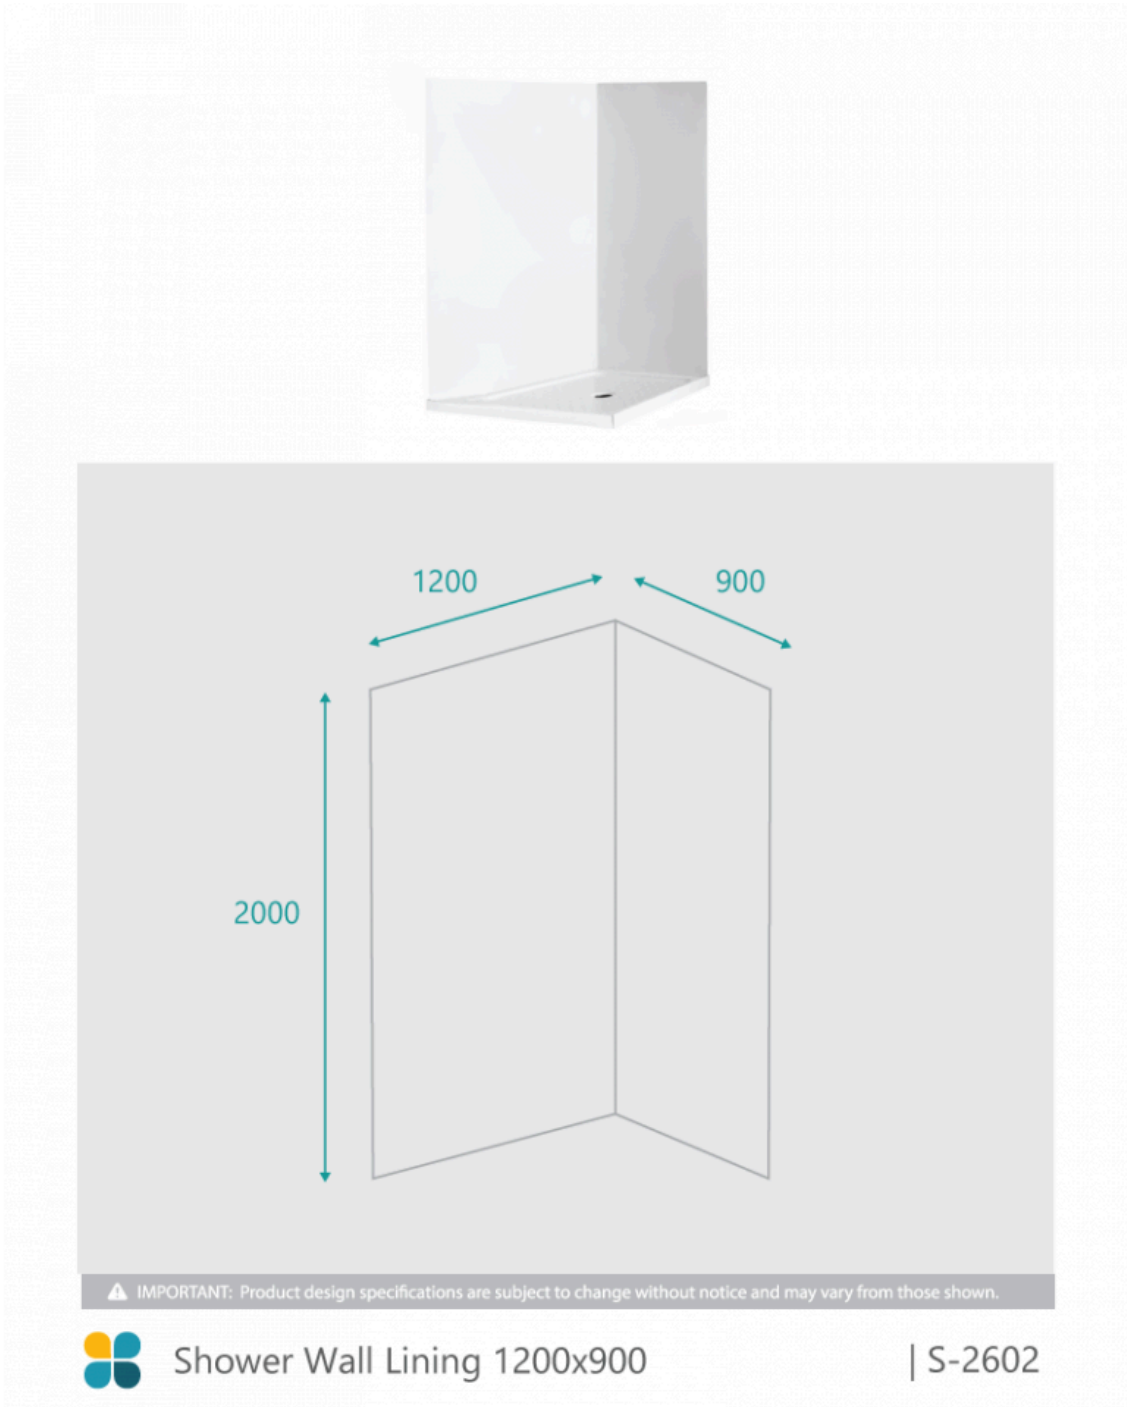

Shower Wall Lining 1200x900

SKU#: S-2602

\$183.20

~~\$229~~

Installed Size: 1200 x 900 x 2000mm

Construction: Flexible, high grade Acrylic

Warranty: 5 Year Product Warranty

Shower wall liners are a great alternative to tiling your shower or bath area. The flexible acrylic liners are easy to install, a quick and effective way to revamp your bathroom without the hard work required for tiling and grout. The seamless finish of our wall liners look fantastic and are easy to maintain, cleaning becomes a breeze with no grout lines that can catch soap residue or chip away in time. Our 2mm thick acrylic wall liners are durable, resistant to mould and mildew, dents and cracks.

**Base not included. Shower base and frames available in store or online.*

Shower Wall Lining 1200x900

| S-2602