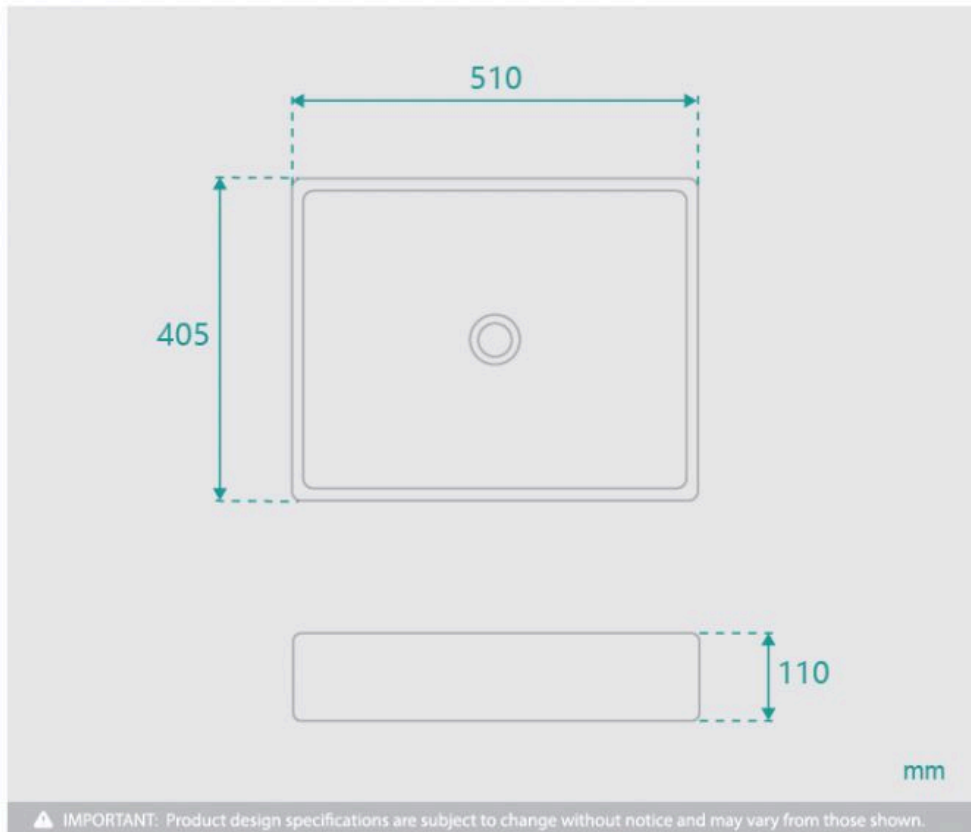

▲ IMPORTANT: Product design specifications are subject to change without notice and may vary from those shown.

Laurent Ceramic Basin

| RM-0105