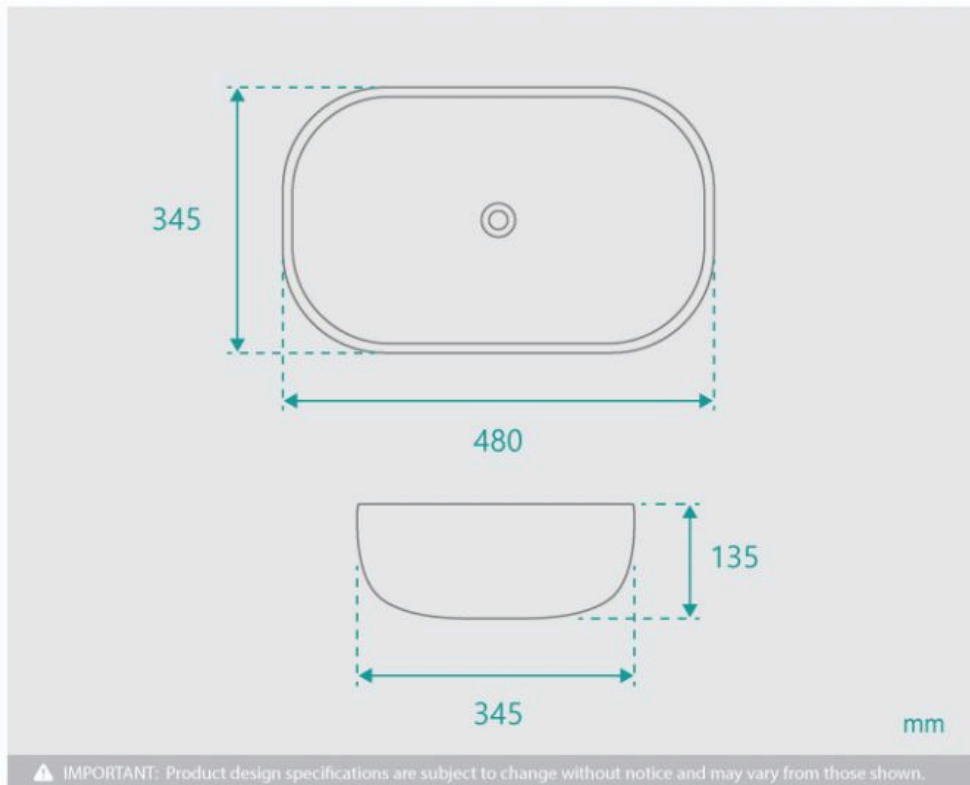

### WASTE OPTION

Basin Size: 480mm x 345mm x 135mm

Basin Type: Above Counter Basin

Construction: Ceramic

Finish: White High Gloss

Overflow Outlet: No

Waste Size: 32mm

Warranty: 5 Year Product Warranty

The gentle curves of the Palazzo basin make it a simple yet stunning above counter basin, perfect in any bathroom. The oval shape is complemented by the high gloss white finish, adding grace and beauty to your bathroom. *TIP: Why not buy 2 basins and make your bathroom comfortable for you both in the morning? Create the "his & hers" luxury look for less. Waste and tap not included but can be purchased in our store alongside other bathroom products.*

*\*Please note that for ceramic products, specifications must allow +/- 10 mm tolerance for manufacturing variance, it is recommended to use measurements of the actual product received. Colours displayed online may appear different due to screen settings.*