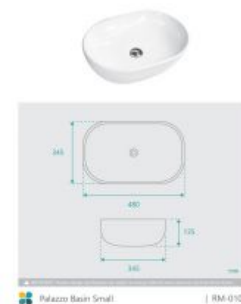

Basin Size: 480mm x 345mm x 135mm

Basin Type: Above Counter Basin

Construction: Ceramic

Finish: White High Gloss

Overflow Outlet: No

Waste Size: 32mm

Warranty: 5 Year Product Warranty

The gentle curves of the Palazzo basin make it a simple yet stunning above counter basin, perfect in any bathroom. The oval shape is complemented by the high gloss white finish, adding grace and beauty to your bathroom. *TIP: Why not buy 2 basins and make your bathroom comfortable for you both in the morning? Create the "his & hers" luxury look for less. Waste and tap not included but can be purchased in our store alongside other bathroom products.*

*Please note that for ceramic products, specifications must allow +/- 10 mm tolerance for manufacturing variance, it is recommended to use measurements of the actual product received. Colours displayed online may appear different due to screen settings.