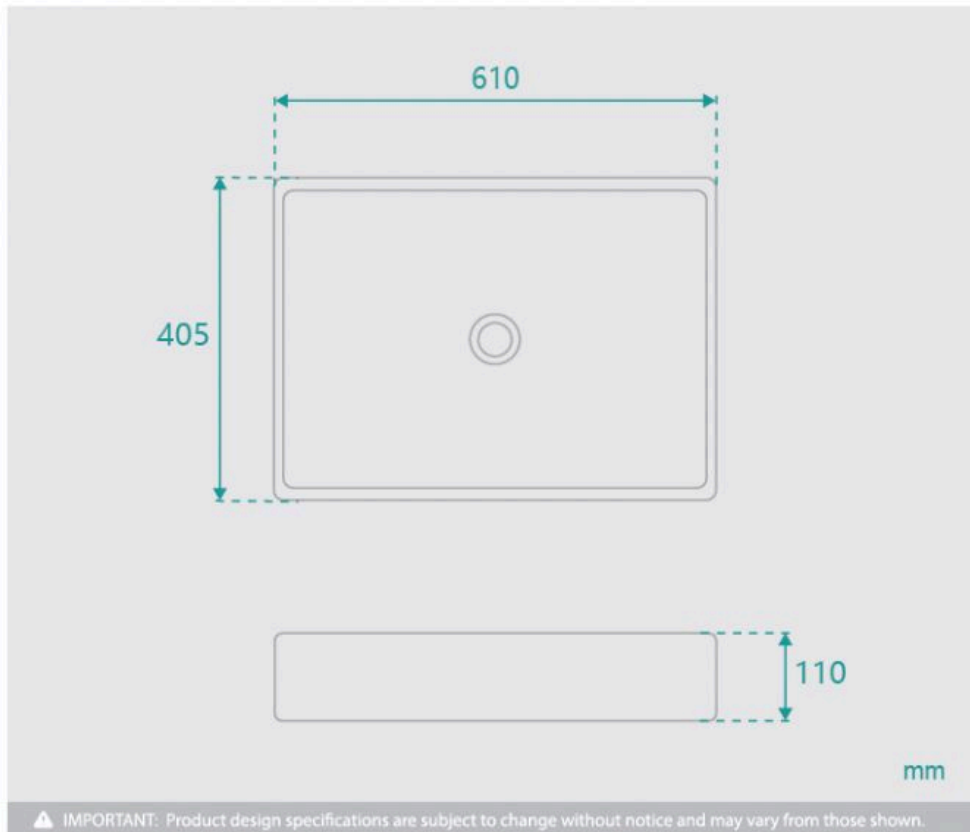

BLACKOUT
SALE

Laurent Ceramic Basin Large

SKU#: RM-0109

\$159.20

~~199~~

WASTE OPTION

Basin Size: 610mm x 405mm x 110mm

Basin Type: Above Counter Basin

Construction: Ceramic

Finish: White High Gloss

Overflow Outlet: No

Waste Size: 32mm

Warranty: 5 Year Product Warranty

The large Laurent basin is beautifully designed yet large enough for any busy bathroom. Rectangular in shape and with a thin profile, the large Laurent still looks delicate and contemporary.

TIP: Why not buy 2 basins and make your bathroom comfortable for you both in the morning? Create the "his & hers" luxury look for less.

Waste and tap not included but can be purchased in our store alongside other bathroom products.

**Please note that for ceramic products, specifications must allow +/- 10 mm tolerance for manufacturing variance, it is recommended to use measurements of the actual product received. Colours displayed online may appear different due to screen settings.*