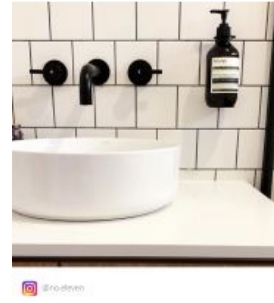

Kendall Ceramic Basin

SKU#: RM-0111

From **\$149**

WASTE OPTION

Basin Size: 355mm x 355mm x 120mm
 Basin Type: Above Counter Basin
 Construction: Ceramic
 Finish: White High Gloss
 Overflow Outlet: No
 Waste Size: 32mm
 Water Capacity: 7.85L
 Warranty: 5 Year Product Warranty

The Kendall basin is deceptively petite, the round design has a flat base, maximising the water it holds. The thin profile adds to the delicate shape, for a beautiful and luxurious bathroom basin.

TIP: Why not buy 2 basins and make your bathroom comfortable for you both in the morning? Create the "his & hers" luxury look for less.

 Kendall Ceramic Basin

| RM-0111