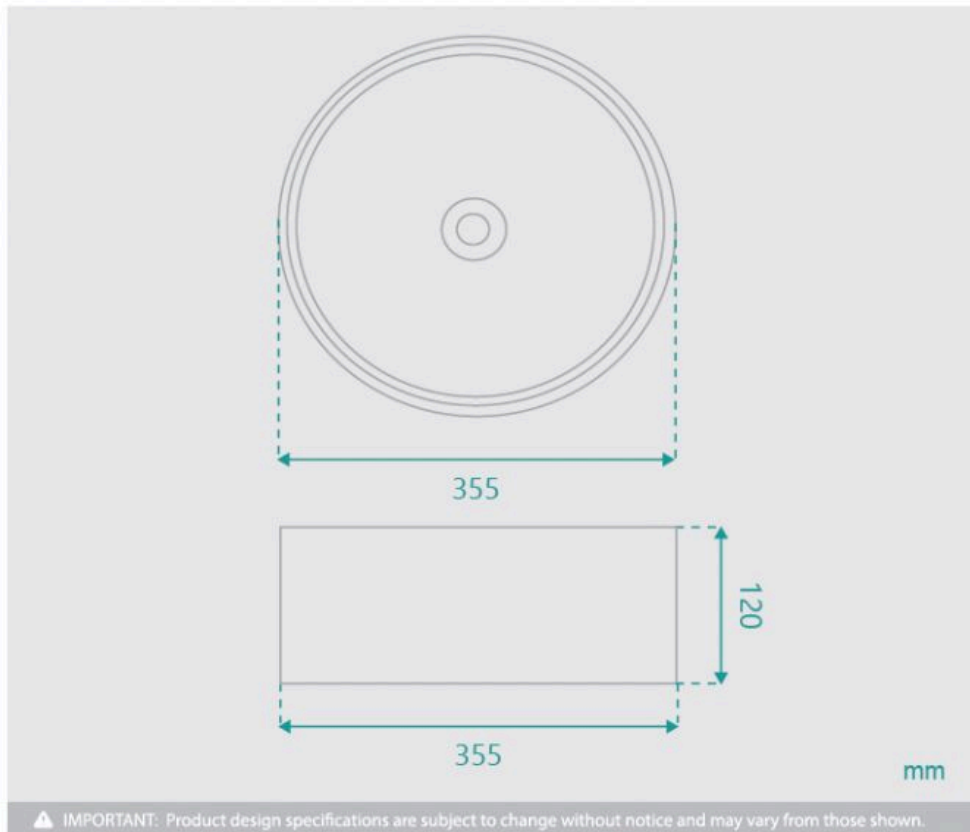

Kendall Ceramic Basin

SKU#: RM-0111

From **\$149**

WASTE OPTION

Basin Size: 355mm x 355mm x 120mm
 Basin Type: Above Counter Basin
 Construction: Ceramic
 Finish: White High Gloss
 Overflow Outlet: No
 Waste Size: 32mm
 Water Capacity: 7.85L
 Warranty: 5 Year Product Warranty

The Kendall basin is deceptively petite, the round design has a flat base, maximising the water it holds. The thin profile adds to the delicate shape, for a beautiful and luxurious bathroom basin.

TIP: Why not buy 2 basins and make your bathroom comfortable for you both in the morning? Create the "his & hers" luxury look for less.

Waste and tap not included but can be purchased in our store alongside other bathroom products.

**Please note that for ceramic products, specifications must allow +/- 10 mm tolerance for manufacturing variance, it is recommended to use measurements of the actual product received. Colours displayed online may appear different due to screen settings.*