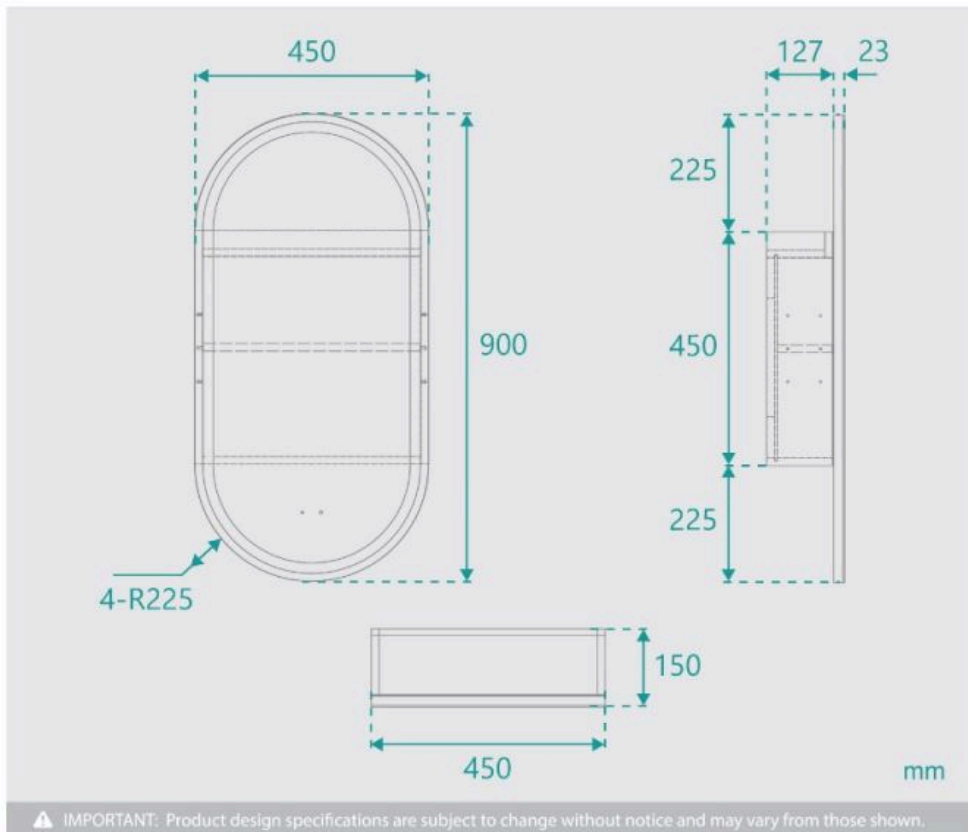

LED Mirror Cabinet 450x900 Ash

SKU#: M-9009

\$479.20

~~599~~

Installed Size: 450mm x 150mm x 900mm

Features: Mirror Shaving Cabinet, Motion Sensor, Daylight Illumination

Construction: Plywood Cabinet

Accreditation: Australian Standard, SAA Approved

LED Mirror Cabinet 450x900 Ash

| M-9009