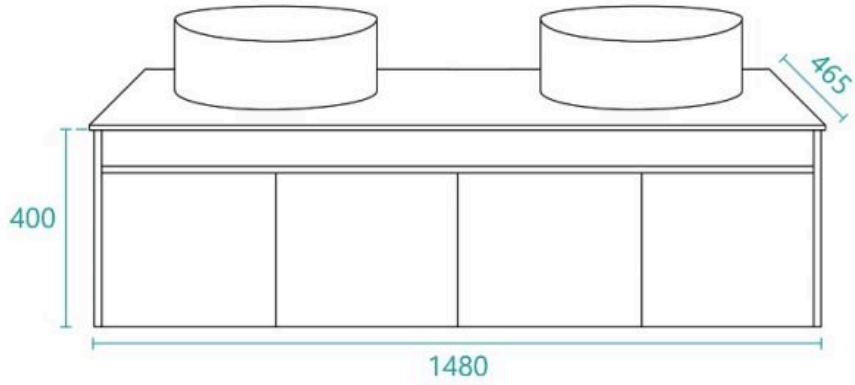

Caprice Wall Mounted Vanity

| IS-2103