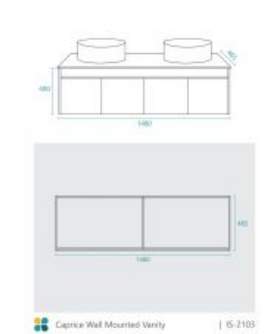

Vanities, Budget Vanities, 1500mm Vanities, White, Wall Mounted Vanities, Double Basin Vanities, Gloss, White, Sale, Mid Year Sale