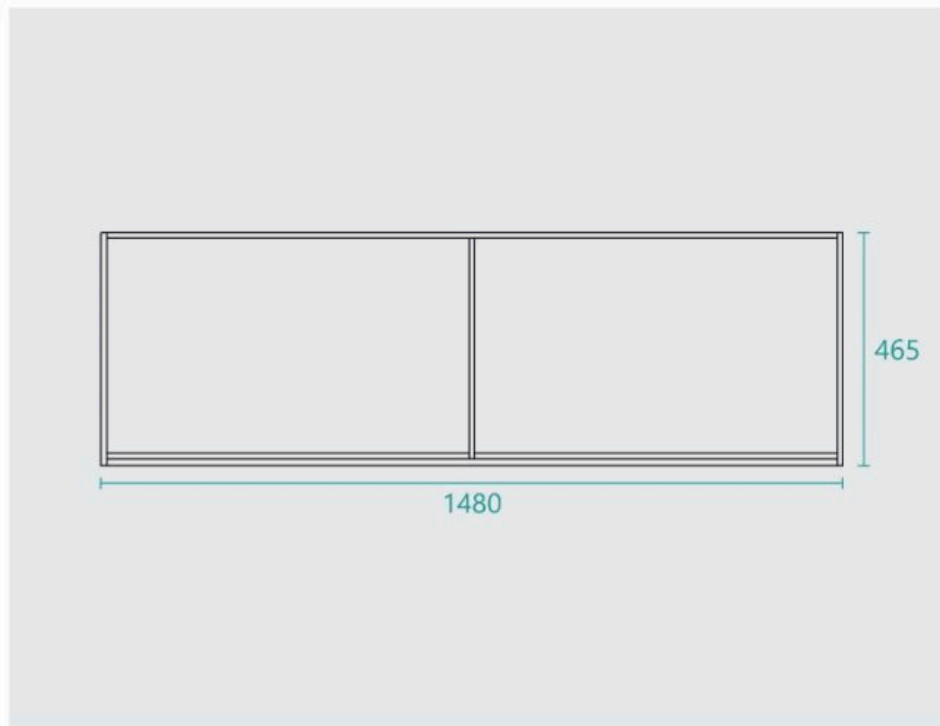

Caprice Wall Mounted Vanity

| IS-2103