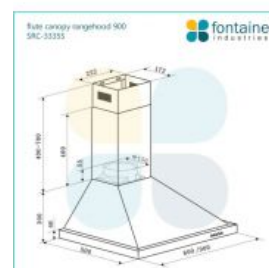

WARRANTY OPTIONS

Length: 900mm

Width: 500mm

Height: 700-1080mm

Finish: Stainless Steel

Configuration: 3 Speed, 750m³/h

Certification: AU Standard, SAA Compliant #SAA-161594-EA

Warranty: 2 Years Parts & Labour

The Salini Canopy Rangehood is impressive in design, with a contemporary stainless steel finish, this rangehood adds that professional look to your kitchen. It's modern design is influenced by a more traditional form, making this flute canopy hood fit perfectly into contemporary and traditional kitchen designs. Featuring 3 speeds and a height adjustable flute, this rangehood can be installed to a height that suites you. 900mm wide in depth, this rangehood suits larger cooktops or your design style.

The mesh filter is dishwasher safe for easy and convenient cleaning.

Also available in 600 width.

Find out more about our appliance [Product Protection Plan](#), or download the [Information Booklet](#).