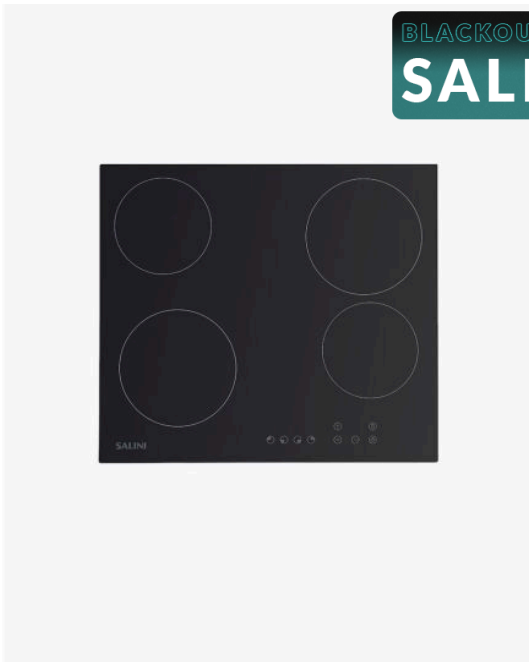

# SALINI Ceramic Cooktop

SKU#: SCC-4602B

**\$319.20**

~~\$399~~

**BLACKOUT  
SALE**

## WARRANTY OPTIONS

Length: 580mm

Width: 510mm

Height: 50mm

Cutout Dimensions: 560mm x 490mm x 50mm

Finish: Black Tempered Glass

Configuration: Ceramic, Electrical 4 Zone 2\*1200W + 2\*1800W

Certification: AU Standard, SAA Compliant #SAA-161595-EA

Warranty: 2 Years Parts & Labour

The Salini Ceramic Cooktop features 4 cooking zones, full touch control and the black glass Salini signature look. Modern and streamlined, this ceramic cooktop is practical and stylish, with the additional features of a residual heat indicator, timer function and a safety lock.