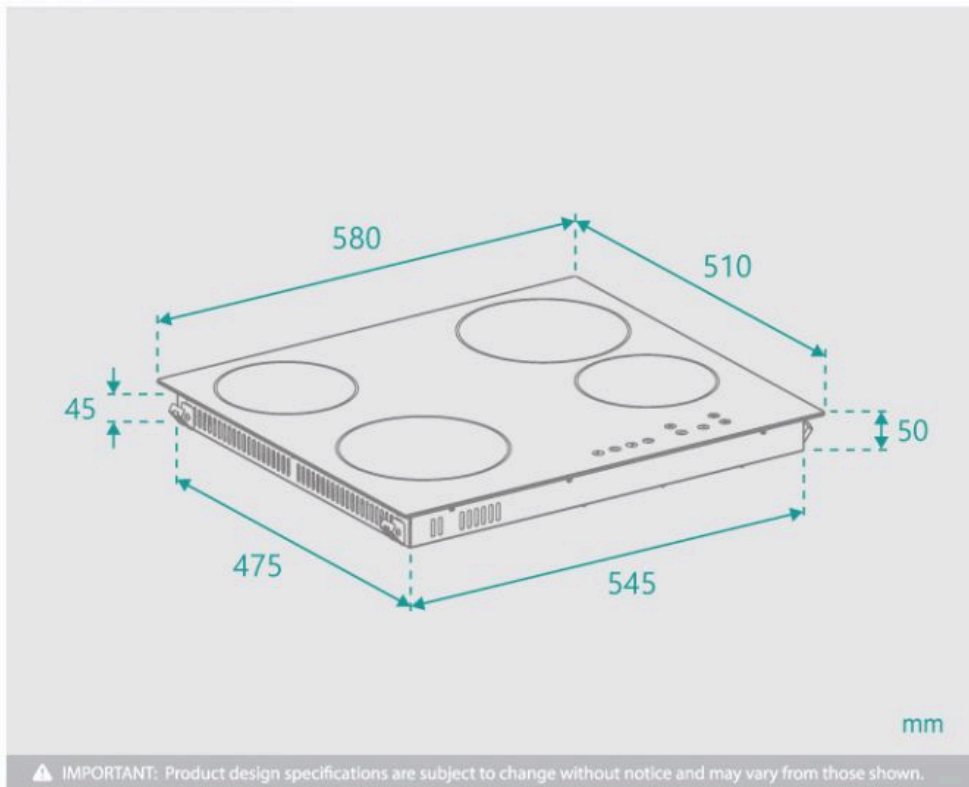

SALINI Ceramic Cooktop

| SCC-4602B