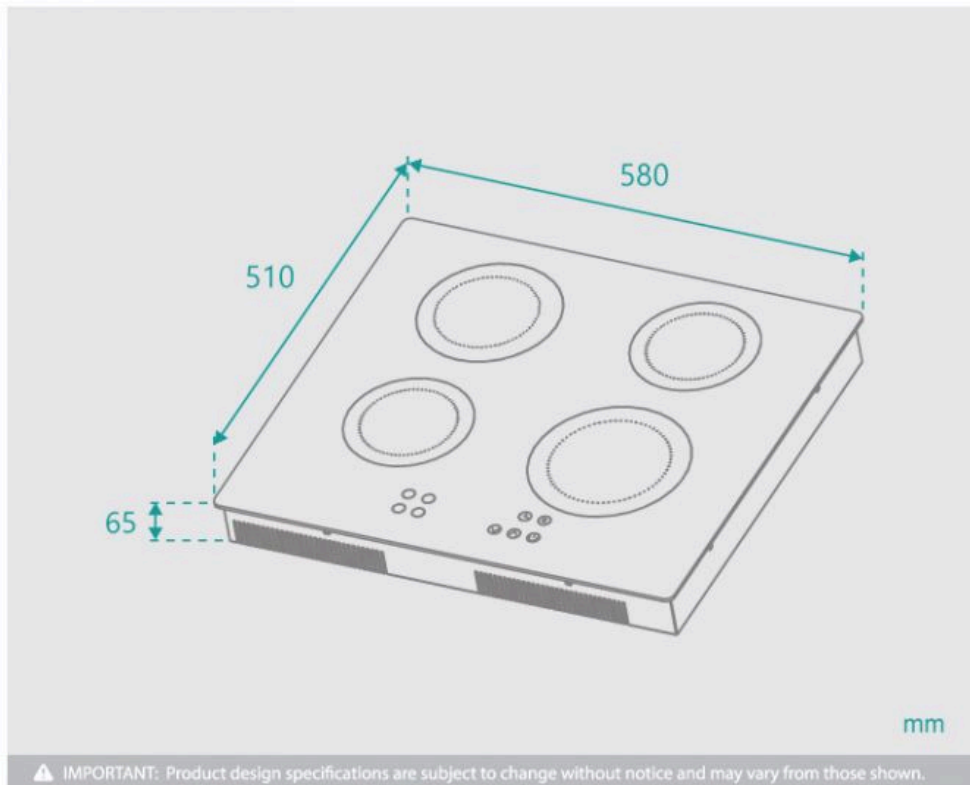

SALINI Induction Cooktop

| SCI-4052B