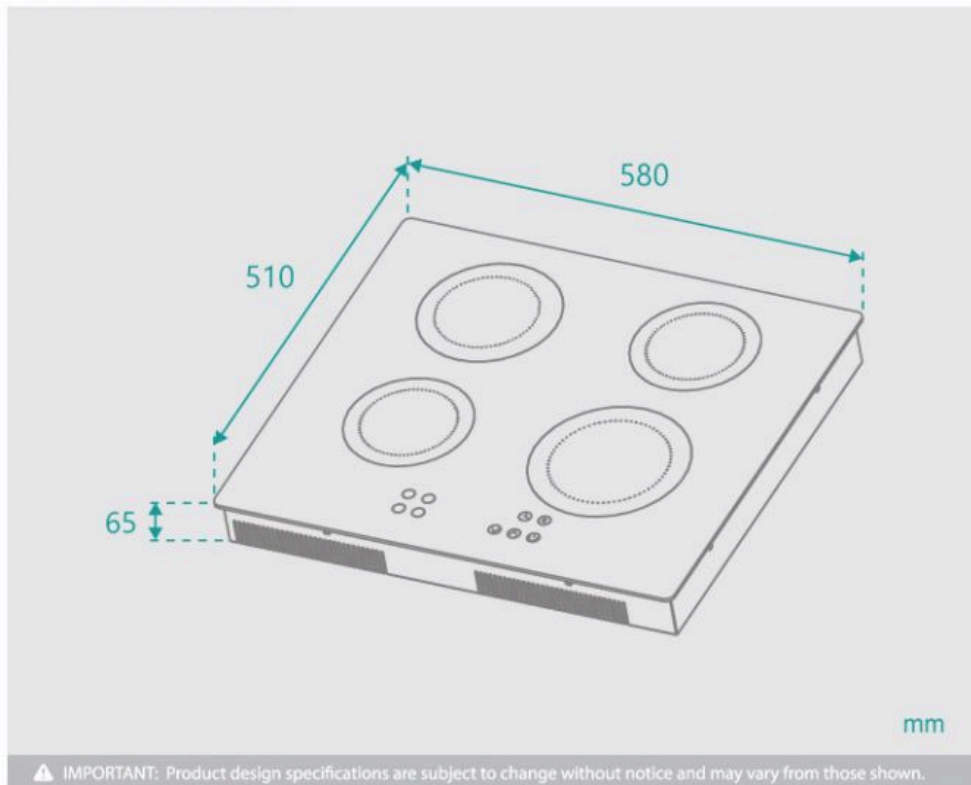

SALINI Induction Cooktop

| SCI-4052B