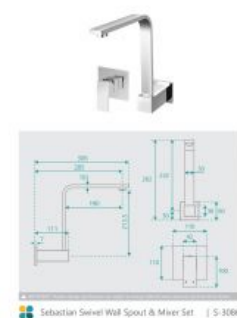

Sebastian Swivel Wall Spout & Mixer Set

SKU#: S-3086

\$123

Total Height: 262mm

Spout Height: 213.5mm

Spout Length/Reach: 285mm

Handle Backplate Size: 110mm x 110mm

Construction: Brass

Finish: Chrome Finish

Cartridge: 35mm Ceramic

Accreditation: AU Standard, WELS 7.5L/Min 4 Star and Watermark

Warranty: 7 Year Product Warranty

This modern square swivel wall spout & mixer set makes for a practical and beautiful upgrade for your sink. The straight lines, geometric shapes and single mixer present a perfect minimalistic asymmetrical aesthetic that will bring dynamic to your modern bathroom or kitchen design. Featuring a thick and luxury solid brass construction, this set is sturdy and reliable. The large swivel spout would be ideal over a larger sink and can be moved to the side to easily access the whole sink, making this an excellent option for kitchen, laundry or basin sinks. The single mixer configuration is flexible that can be installed on either side of the spout and easily pulled to use by one hand.

View our store to find a [basin](#), [mirror](#) or our [other accessories](#) for your bathroom and save on combined delivery.

See listing image for measurement specification.

Sebastian Swivel Wall Spout & Mixer Set | S-3086