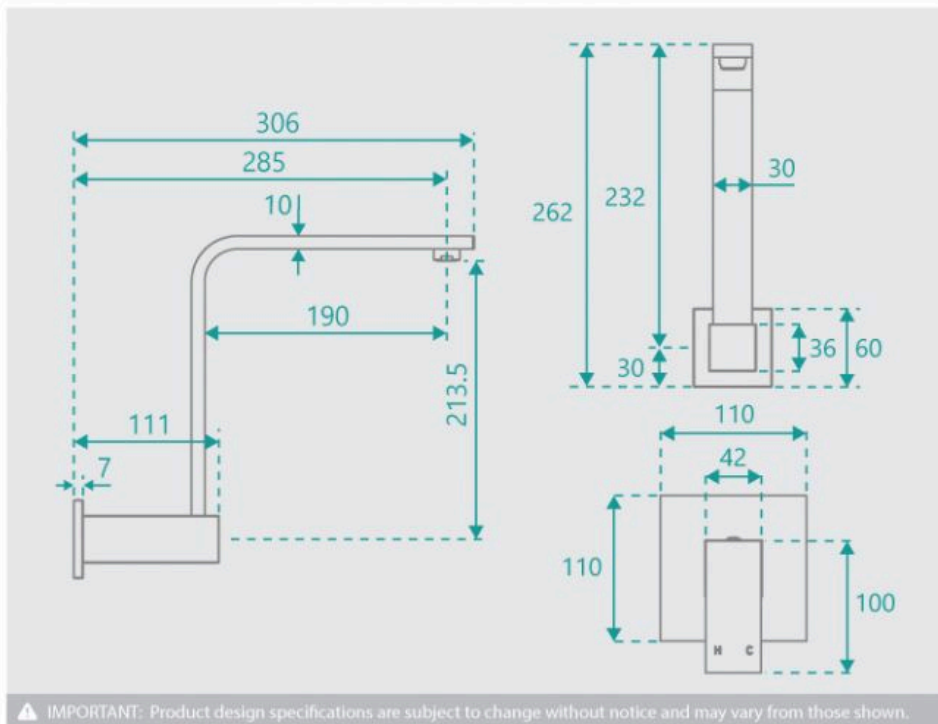

Sebastian Swivel Wall Spout & Mixer Set

SKU#: S-3086

\$123

Total Height: 262mm

Spout Height: 213.5mm

Spout Length/Reach: 285mm

Handle Backplate Size: 110mm x 110mm

Construction: Brass

Finish: Chrome Finish

Cartridge: 35mm Ceramic

Accreditation: AU Standard, WELS 7.5L/Min 4 Star and Watermark

Warranty: 7 Year Product Warranty

This modern square swivel wall spout & mixer set makes for a practical and beautiful upgrade for your sink. The straight lines, geometric shapes and single mixer present a perfect minimalistic asymmetrical aesthetic that will bring dynamic to your modern bathroom or kitchen design. Featuring a thick and luxury solid brass construction, this set is sturdy and reliable. The large swivel spout would be ideal over a larger sink and can be moved to the side to easily access the whole sink, making this an excellent option for kitchen, laundry or basin sinks. The single mixer configuration is flexible that can be installed on either side of the spout and easily pulled to use by one hand.

View our store to find a [basin](#), [mirror](#) or our [other accessories](#) for your bathroom and save on combined delivery.

See listing image for measurement specification.

Sebastian Swivel Wall Spout & Mixer Set | S-3086