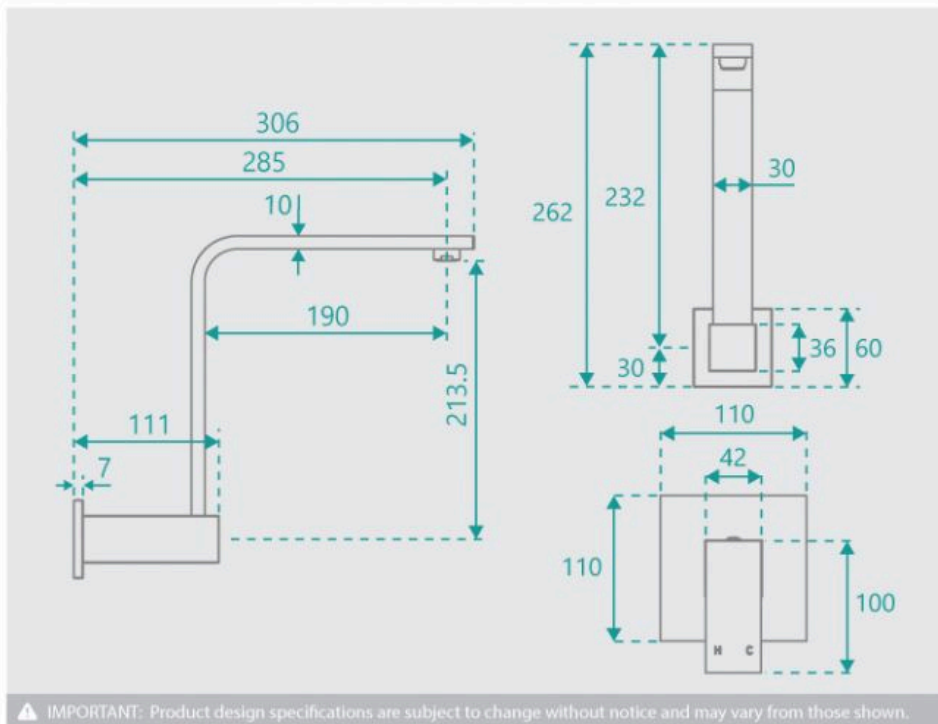

BLACKOUT
SALE

Sebastian Swivel Wall Spout & Mixer Set

SKU#: S-3086

\$98.40

~~\$122~~

Total Height: 262mm

Spout Height: 213.5mm

Spout Length/Reach: 285mm

Handle Backplate Size: 110mm x 110mm

Construction: Brass

Finish: Chrome Finish

Cartridge: 35mm Ceramic

Accreditation: AU Standard, WELS 7.5L/Min 4 Star and Watermark

Warranty: 7 Year Product Warranty

This modern square swivel wall spout & mixer set makes for a practical and beautiful upgrade for your sink. The straight lines, geometric shapes and single mixer present a perfect minimalistic asymmetrical aesthetic that will bring dynamic to your modern bathroom or kitchen design. Featuring a thick and luxury solid brass construction, this set is sturdy and reliable. The large swivel spout would be ideal over a larger sink and can be moved to the side to easily access the whole sink, making this an excellent option for kitchen, laundry or basin sinks. The single mixer configuration is flexible that can be installed on either side of the spout and easily pulled to use by one hand.

View our store to find a [basin](#), [mirror](#) or our [other accessories](#) for your bathroom and save on combined delivery.

See listing image for measurement specification.

Sebastian Swivel Wall Spout & Mixer Set | S-3086