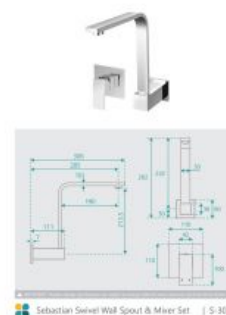

BLACKOUT
SALE

Sebastian Swivel Wall Spout & Mixer Set

SKU#: S-3086

\$98.40

~~\$122~~

Total Height: 262mm

Spout Height: 213.5mm

Spout Length/Reach: 285mm

Handle Backplate Size: 110mm x 110mm

Construction: Brass

Finish: Chrome Finish

Cartridge: 35mm Ceramic

Accreditation: AU Standard, WELS 7.5L/Min 4 Star and Watermark

Warranty: 7 Year Product Warranty

This modern square swivel wall spout & mixer set makes for a practical and beautiful upgrade for your sink. The straight lines, geometric shapes and single mixer present a perfect minimalistic asymmetrical aesthetic that will bring dynamic to your modern bathroom or kitchen design. Featuring a thick and luxury solid brass construction, this set is sturdy and reliable. The large swivel spout would be ideal over a larger sink and can be moved to the side to easily access the whole sink, making this an excellent option for kitchen, laundry or basin sinks. The single mixer configuration is flexible that can be installed on either side of the spout and easily pulled to use by one hand.

View our store to find a [basin](#), [mirror](#) or our [other accessories](#) for your bathroom and save on combined delivery.

See listing image for measurement specification.

Sebastian Swivel Wall Spout & Mixer Set | S-3086