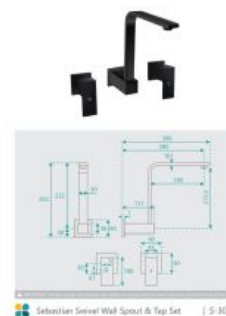

BLACKOUT
SALE

Sebastian Swivel Wall Spout & Tap Set Black

SKU#: S-3085

\$198.40

~~249~~

Total Height: 262mm

Spout Height: 213.5mm

Spout Length/Reach: 285mm

Backplate Height: 60mm

Backplate Width: 60mm

Handle Height: 100mm

Handle Width: 42mm

Handle Backplate Height: 60mm

Handle Backplate Width: 60mm

Construction: Brass

Finish: Matte Black

Accreditation: AU Standard, WELS 7.5L/Min 4 Star and Watermark

Warranty: 7 Year Product Warranty

This matte black modern square swivel wall spout & tap set makes for a practical and beautiful upgrade for your sink. The matte black finish accentuates the straight lines and geometric shapes that present a perfect minimalistic symmetrical aesthetic. The perfectly balanced contemporary design will instantly level up the luxury feeling of your bathroom or kitchen. The large swivel spout would be ideal over a larger sink. It can be moved to the side to easily access the whole sink, making it an excellent option for kitchen, laundry or basin sinks. The mixer taps feature a thick and luxurious solid brass construction that is reliable yet easy to use.

View our store to find a [basin](#), [mirror](#) or our [other accessories](#) for your bathroom and save on combined delivery.

See listing image for measurement specification.

Sebastian Swivel Wall Spout & Tap Set