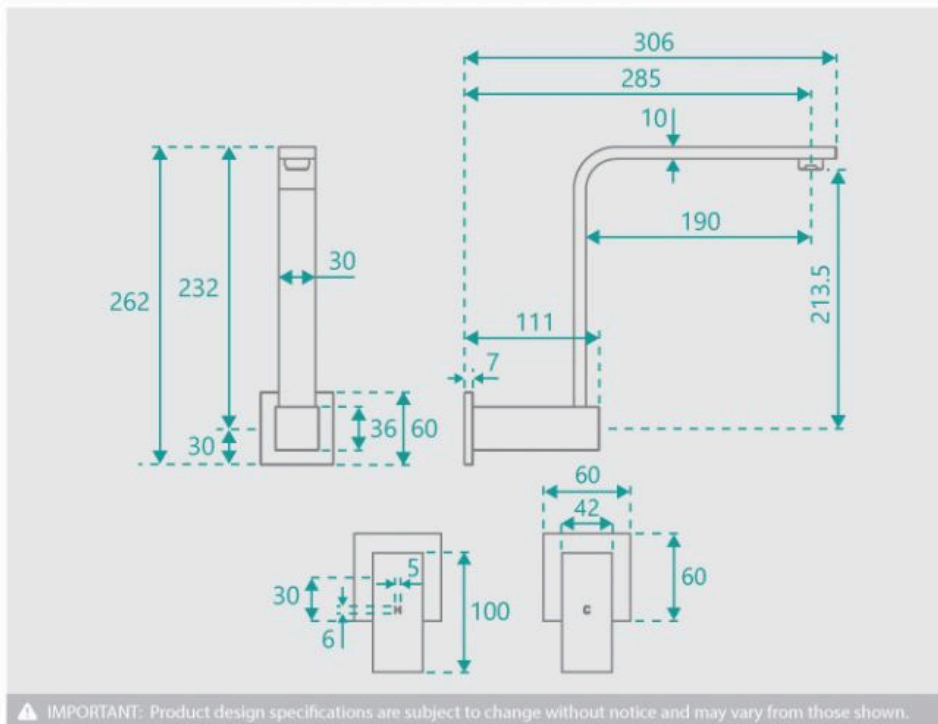

BLACKOUT
SALE

Sebastian Swivel Wall Spout & Tap Set Black

SKU#: S-3085

\$198.40

~~249~~

Total Height: 262mm

Spout Height: 213.5mm

Spout Length/Reach: 285mm

Backplate Height: 60mm

Backplate Width: 60mm

Handle Height: 100mm

Handle Width: 42mm

Handle Backplate Height: 60mm

Handle Backplate Width: 60mm

Construction: Brass

Finish: Matte Black

Accreditation: AU Standard, WELS 7.5L/Min 4 Star and Watermark

Warranty: 7 Year Product Warranty

This matte black modern square swivel wall spout & tap set makes for a practical and beautiful upgrade for your sink. The matte black finish accentuates the straight lines and geometric shapes that present a perfect minimalistic symmetrical aesthetic. The perfectly balanced contemporary design will instantly level up the luxury feeling of your bathroom or kitchen. The large swivel spout would be ideal over a larger sink. It can be moved to the side to easily access the whole sink, making it an excellent option for kitchen, laundry or basin sinks. The mixer taps feature a thick and luxurious solid brass construction that is reliable yet easy to use.

View our store to find a [basin](#), [mirror](#) or our [other accessories](#) for your bathroom and save on combined delivery.

See listing image for measurement specification.

Sebastian Swivel Wall Spout & Tap Set