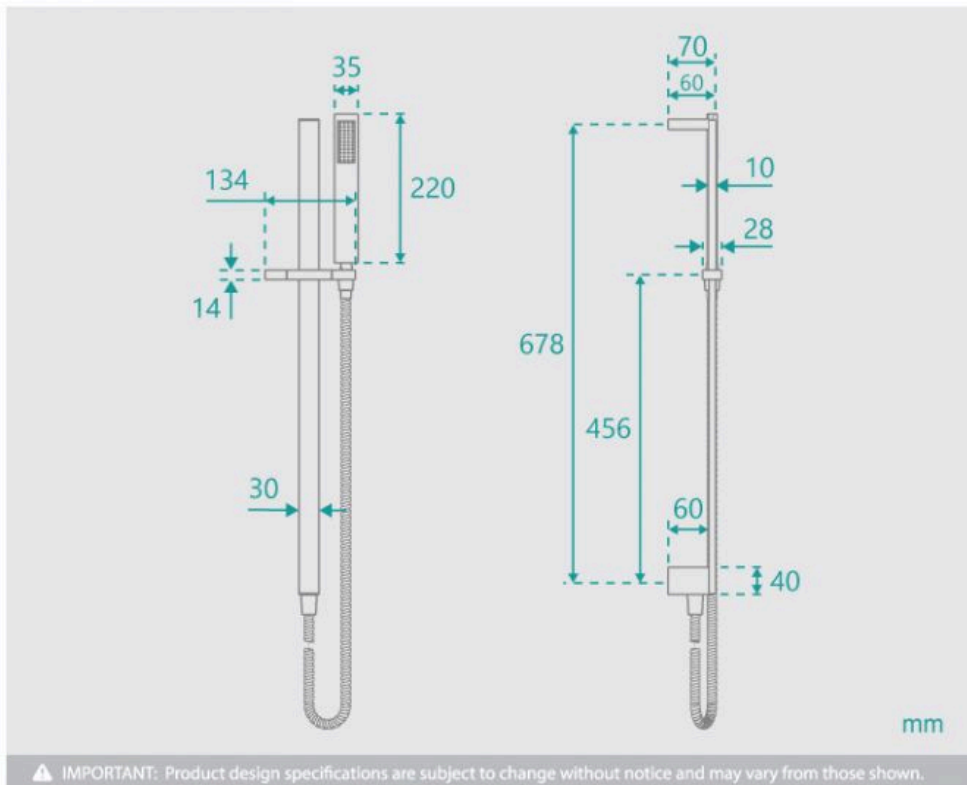

BLACKOUT SALE

Sebastian Handheld Shower Head with Rail Internal Inlet Black

SKU#: S-2048

\$207.20

~~\$259~~

HANDHELD SHOWER 3 FUNCTION UPGRADE

Total Height (Excluding Hose): 678mm
 Handheld Size: 35mm x 220mm
 Hose Length/Reach: 1500mm
 Construction: Brass (With ABS Handheld)
 Finish: Matte Black
 Water Inlet: Internal (Bottom)
 Accreditation: AU Standard, WELS 8L/min 3 Star and Watermark
 WELS Registration: S02504
 Warranty: 7 Year Product Warranty

This matte black rail with handheld shower head provides an excellent and easy way to clean. With added convenience, the handheld showerhead holder slides up and down to your preferred position. The thin square shower head is an ergonomic design that is easy to hold and use. The Sebastian range showcases a beautiful square design that is contemporary yet timeless. With a sophisticated matte black finish, this shower rail and head set will give your bathroom the luxurious hotel feeling you've been looking for.

Match with the [wall mixer](#) of your choice, see our [store](#) for options.

See listing image for measurement specification.

 Sebastian Handheld Shower Head with Rail | S-2048