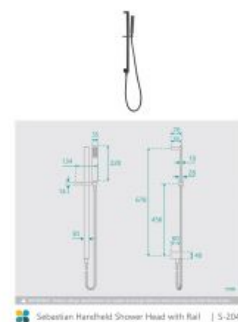

BLACKOUT SALE

Sebastian Handheld Shower Head with Rail Internal Inlet Black

SKU#: S-2048

\$207.20

~~\$259~~

HANDHELD SHOWER 3 FUNCTION UPGRADE

Total Height (Excluding Hose): 678mm
 Handheld Size: 35mm x 220mm
 Hose Length/Reach: 1500mm
 Construction: Brass (With ABS Handheld)
 Finish: Matte Black
 Water Inlet: Internal (Bottom)
 Accreditation: AU Standard, WELS 8L/min 3 Star and Watermark
 WELS Registration: S02504
 Warranty: 7 Year Product Warranty

This matte black rail with handheld shower head provides an excellent and easy way to clean. With added convenience, the handheld showerhead holder slides up and down to your preferred position. The thin square shower head is an ergonomic design that is easy to hold and use. The Sebastian range showcases a beautiful square design that is contemporary yet timeless. With a sophisticated matte black finish, this shower rail and head set will give your bathroom the luxurious hotel feeling you've been looking for.

Match with the [wall mixer](#) of your choice, see our [store](#) for options.

See listing image for measurement specification.

 Sebastian Handheld Shower Head with Rail | S-2048