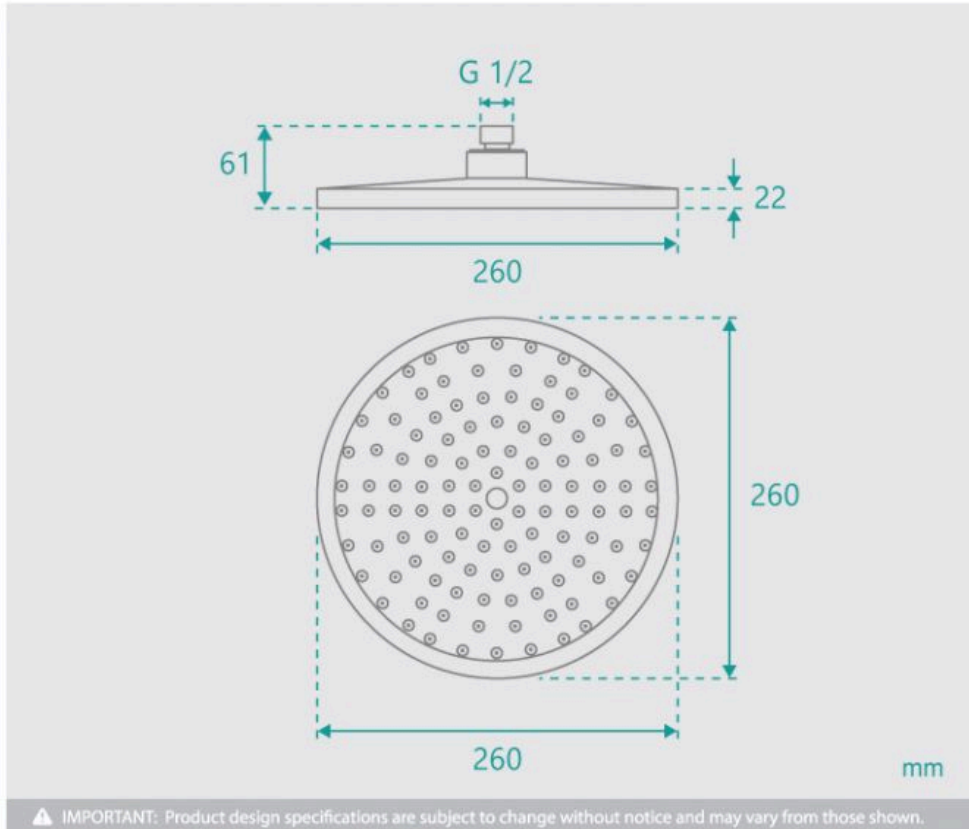

Eleanor Shower Head Black

SKU#: S-2102

\$63.20

~~\$79~~

Shower Head Diameter: 260mm
 Head Thickness: 22mm
 Total Head Height: 61mm
 Construction: ABS
 Finish: Matte Black
 Accreditation: AU Standard, WELS 9L/min 3 Star and Watermark
 WELS Registration: S15003
 Warranty: 7 Year Product Warranty

This matte black large modern shower head will provide you with a luxurious hotel standard shower in the comfort of your own home. Featuring a classic combination of a matte black finish and a round head shape, this shower head brings softness to your bathroom design that will create a soothing mood to level up your shower experience.

View our store to find a matching [arm](#) or [vanity unit](#), [mirror](#), [basin](#) or [tap](#) for your bathroom and save on combined delivery.

See listing image for measurement specification.

Eleanor Shower Head Black