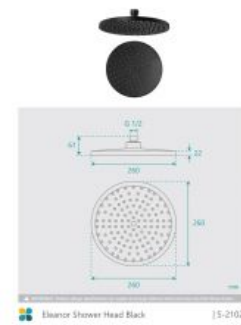

Eleanor Shower Head Black

SKU#: S-2102

\$63.20

~~\$79~~

Shower Head Diameter: 260mm
 Head Thickness: 22mm
 Total Head Height: 61mm
 Construction: ABS
 Finish: Matte Black
 Accreditation: AU Standard, WELS 9L/min 3 Star and Watermark
 WELS Registration: S15003
 Warranty: 7 Year Product Warranty

This matte black large modern shower head will provide you with a luxurious hotel standard shower in the comfort of your own home. Featuring a classic combination of a matte black finish and a round head shape, this shower head brings softness to your bathroom design that will create a soothing mood to level up your shower experience.

View our store to find a matching [arm](#) or [vanity unit](#), [mirror](#), [basin](#) or [tap](#) for your bathroom and save on combined delivery.

See listing image for measurement specification.

Eleanor Shower Head Black