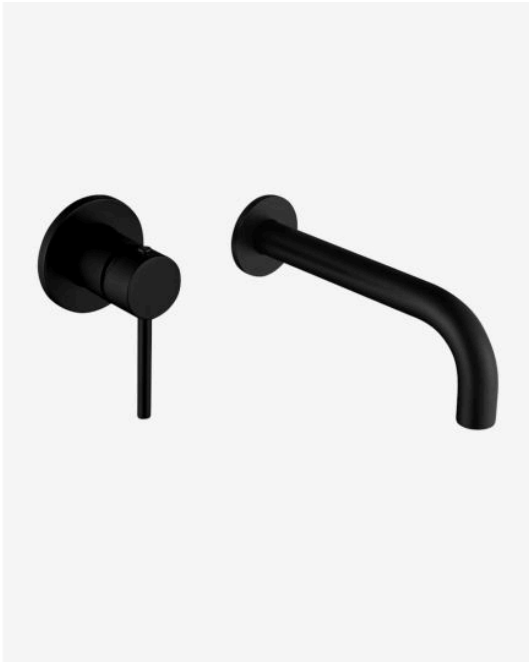

## Tiffany Basin Wall Spout & Mixer Set Black

SKU#: S-3054

**\$229**

Backplate: 80mm(mixer), 60mm(spout)

Spout: 203mm

Construction: Brass

Finish: Matte Black

Accreditation: AU Standard, WELS 7.5L/min, 4 Star and Watermark

WELS registration number: T30142

Warranty: 7 Year Product Warranty

This wall spout & mixer set is the latest look for your basin and will elevate the overall look of your vanity.

View our store to find a basin, mirror or our other accessories for your bathroom and save on combined delivery.

See listing image for measurement specification.

*\*\*Plumber to install included aerator to suit either bath or basin installation.*