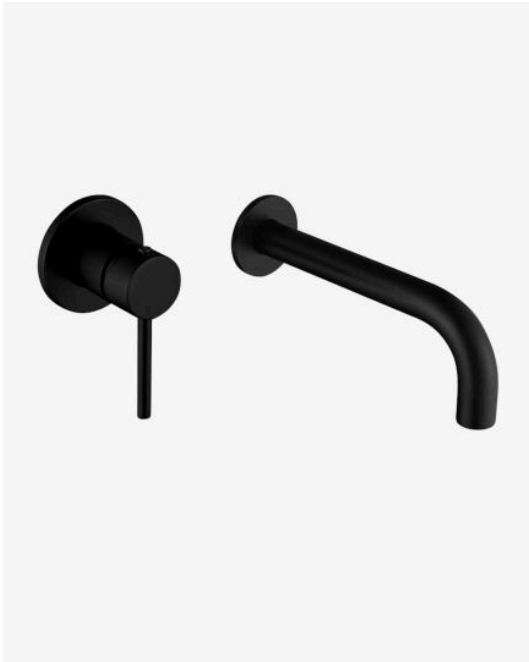

Tiffany Basin Wall Spout & Mixer Set Black

SKU#: S-3054

\$229

Backplate: 80mm(mixer), 60mm(spout)

Spout: 203mm

Construction: Brass

Finish: Matte Black

Accreditation: AU Standard, WELS 7.5L/min, 4 Star and Watermark

WELS registration number: T30142

Warranty: 7 Year Product Warranty

This wall spout & mixer set is the latest look for your basin and will elevate the overall look of your vanity.

View our store to find a basin, mirror or our other accessories for your bathroom and save on combined delivery.

See listing image for measurement specification.

***Plumber to install included aerator to suit either bath or basin installation.*