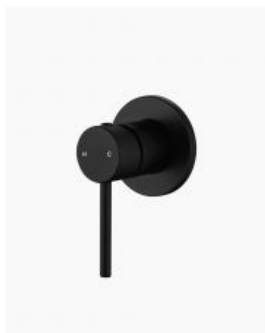

BLACKOUT
SALE

Eleanor Wall Mixer Small Black

SKU#: S-3017

\$79.20

~~\$99~~

Backplate: 80mm
Construction: Brass
Finish: Matte Black
Cartridge: 35mm Ceramic
Accreditation: AU Standard & Watermark
Warranty: 7 Year Product Warranty

This mixer features a smaller back plate (80mm diameter) that looks more minimal and modern & will compliment your bathroom space.

View our store to find a vanity unit, basin, mirror, basin or shower fixture for your bathroom and save on combined delivery.

See listing image for measurement specification.

Eleanor Wall Mixer Small Black | S-3017

 Eleanor Wall Mixer Small Black

| S-3017