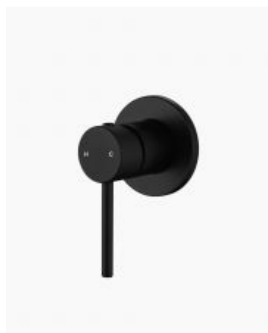

BLACKOUT
SALE

Eleanor Wall Mixer Small Black

SKU#: S-3017

\$79.20

~~\$99~~

Backplate: 80mm
Construction: Brass
Finish: Matte Black
Cartridge: 35mm Ceramic
Accreditation: AU Standard & Watermark
Warranty: 7 Year Product Warranty

This mixer features a smaller back plate (80mm diameter) that looks more minimal and modern & will compliment your bathroom space.

View our store to find a vanity unit, basin, mirror, basin or shower fixture for your bathroom and save on combined delivery.

See listing image for measurement specification.

Eleanor Wall Mixer Small Black | S-3017

 Eleanor Wall Mixer Small Black

| S-3017