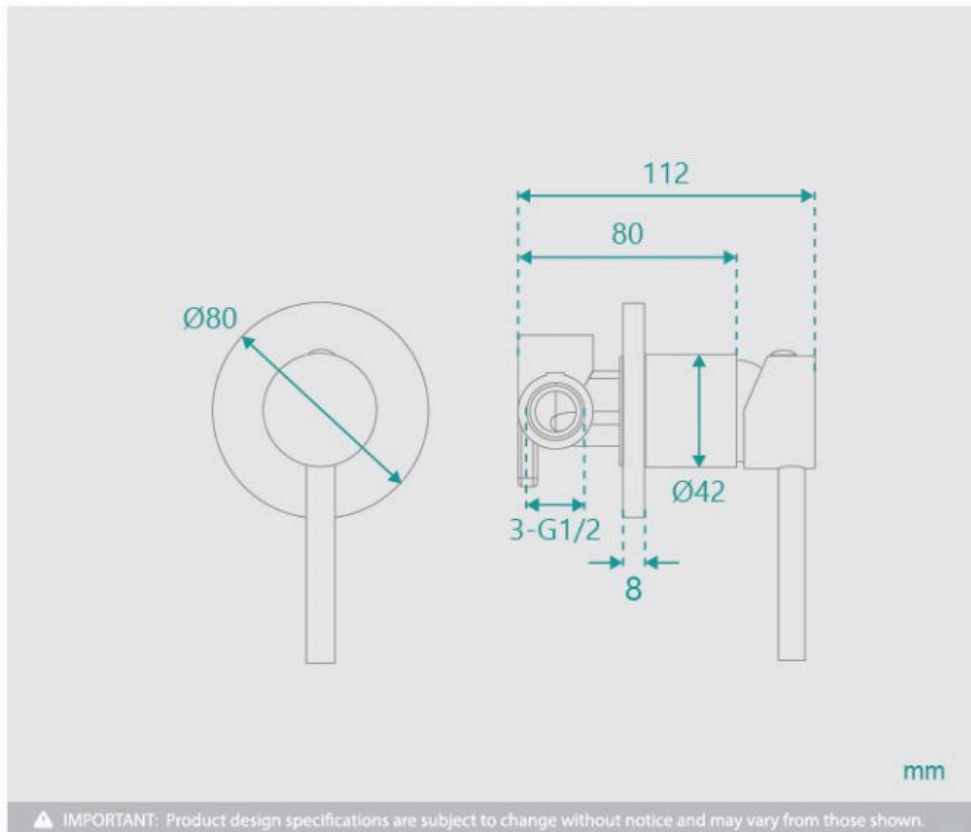

BLACKOUT
SALE

Eleanor Wall Mixer Small Black

SKU#: S-3017

\$79.20

~~\$99~~

Backplate: 80mm
Construction: Brass
Finish: Matte Black
Cartridge: 35mm Ceramic
Accreditation: AU Standard & Watermark
Warranty: 7 Year Product Warranty

This mixer features a smaller back plate (80mm diameter) that looks more minimal and modern & will compliment your bathroom space.

View our store to find a vanity unit, basin, mirror, basin or shower fixture for your bathroom and save on combined delivery.

See listing image for measurement specification.

Eleanor Wall Mixer Small Black | S-3017

 Eleanor Wall Mixer Small Black

| S-3017