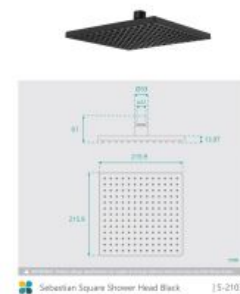

Sebastian Wall Shower Arm & Shower Head Set Black

SKU#: S-2015 / S-2103

$136

~~$170~~

Shower Head Size: 215.9 x 215.9mm

Head Thickness: 13.97mm

Total Head Height: 61mm

Arm Length/Reach: 282mm

Total Length: 300mm

Arm Backplate Width: 50mm

Arm Backplate Height: 40mm

Construction: Brass (With ABS Shower Head)

Finish: Matte Black

Accreditation: AU Standard, WELS 9L/min 3 Star and Watermark

WELS Registration: S14832

Warranty: 7 Year Product Warranty

This modern wall shower arm and head set will provide you with a luxurious hotel standard shower in the comfort of your own home. Featuring a matte black finish and a minimalist square shape, this shower head and arm set will level up the sense of modern sophistication in your bathroom.

View our store to find a [matching range](#) or [vanity unit](#), [mirror](#), [basin](#) or [tap](#) for your bathroom and save on combined delivery.

See listing image for measurement specification.