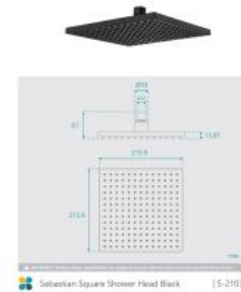

Sebastian Ceiling Shower Arm & Shower Head Set Black

SKU#: S-2017 / S-2103

$136

~~$170~~

Shower Head Size: 215.9 x 215.9mm

Head Thickness: 13.97mm

Total Head Height: 61mm

Arm Length/Reach: 300mm

Arm Backplate Width: 60mm

Arm Backplate Height: 60mm

Construction: Brass (With ABS Shower Head)

Finish: Matte Black

Accreditation: AU Standard, WELS 9L/min 3 Star and Watermark

WELS Registration: S14832

Warranty: 7 Year Product Warranty

This modern ceiling shower arm and head set will provide you with a luxurious hotel standard shower in the comfort of your own home. Featuring a matte black finish and a minimalist square shape, this shower head and arm set will level up the sense of modern sophistication in your bathroom.

View our store to find a [matching range](#) or [vanity unit](#), [mirror](#), [basin](#) or [tap](#) for your bathroom and save on combined delivery.

See listing image for measurement specification.