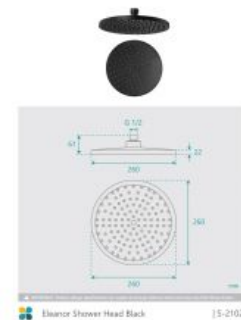

Eleanor Wall Shower Arm & Shower Head Set Black

SKU#: S-2016 / S-2102

$127.20

~~159~~

Shower Head Diameter: 260mm
Head Thickness: 22mm
Total Head Height: 61mm
Arm Length/Reach: 280mm
Total Length: 300mm
Arm Backplate Diameter: 70mm
Construction: Brass (With ABS Shower Head)
Finish: Matte Black
Accreditation: AU Standard, WELS 9L/min 3 Star and Watermark
WELS Registration: S15003
Warranty: 7 Year Product Warranty

This large modern shower head will provide you with a luxurious hotel standard shower in the comfort of your own home. Featuring a matte black finish and a smooth round shape, this shower head and arm set will level up the sense of elegance in your bathroom.

View our store to find a [matching range](#) or [vanity unit](#), [mirror](#), [basin](#) or [tap](#) for your bathroom and save on combined delivery.

See listing image for measurement specification.