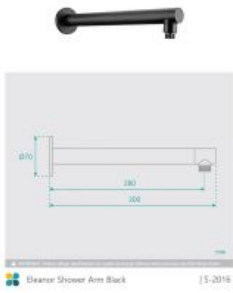

## Eleanor Wall Shower Arm & Shower Head Set Black

SKU#: S-2016 / S-2102

**\$127.20**

~~159~~

Shower Head Diameter: 260mm  
Head Thickness: 22mm  
Total Head Height: 61mm  
Arm Length/Reach: 280mm  
Total Length: 300mm  
Arm Backplate Diameter: 70mm  
Construction: Brass (With ABS Shower Head)  
Finish: Matte Black  
Accreditation: AU Standard, WELS 9L/min 3 Star and Watermark  
WELS Registration: S15003  
Warranty: 7 Year Product Warranty

This large modern shower head will provide you with a luxurious hotel standard shower in the comfort of your own home. Featuring a matte black finish and a smooth round shape, this shower head and arm set will level up the sense of elegance in your bathroom.

View our store to find a [matching range](#) or [vanity unit](#), [mirror](#), [basin](#) or [tap](#) for your bathroom and save on combined delivery.

See listing image for measurement specification.

Image  
Coming Soon