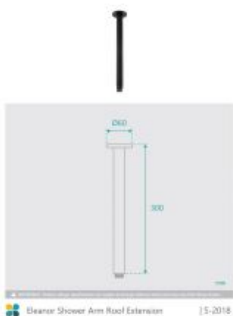

Eleanor Ceiling Shower Arm & Shower Head Set Black

SKU#: S-2018 / S-2102

\$159

Shower Head Diameter: 260mm
 Head Thickness: 22mm
 Total Head Height: 61mm
 Arm Length/Reach: 300mm
 Arm Backplate Diameter: 60mm
 Construction: Brass (With ABS Shower Head)
 Finish: Matte Black
 Accreditation: AU Standard, WELS 9L/min 3 Star and Watermark
 WELS Registration: S15003
 Warranty: 7 Year Product Warranty

The Eleanor large shower head coupled with this roof arm extension will provide you with a luxurious hotel standard shower in the comfort of your own home. Featuring a sophisticated matte black finish and a smooth round shape, this shower head and arm set will level up the sense of elegance in your bathroom.

View our store to find a [matching range](#) or [vanity unit](#), [mirror](#), [basin](#) or [tap](#) for your bathroom and save on combined delivery.

See listing image for measurement specification.

Image
Coming Soon