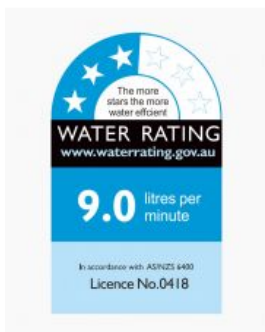

SKU#: S-2018 / S-2102

$159

Shower Head Diameter: 260mm
Head Thickness: 22mm
Total Head Height: 61mm
Arm Length/Reach: 300mm
Arm Backplate Diameter: 60mm
Construction: Brass (With ABS Shower Head)
Finish: Matte Black
Accreditation: AU Standard, WELS 9L/min 3 Star and Watermark
WELS Registration: S15003
Warranty: 7 Year Product Warranty

The Eleanor large shower head coupled with this roof arm extension will provide you with a luxurious hotel standard shower in the comfort of your own home. Featuring a sophisticated matte black finish and a smooth round shape, this shower head and arm set will level up the sense of elegance in your bathroom.

View our store to find a [matching range](#) or [vanity unit](#), [mirror](#), [basin](#) or [tap](#) for your bathroom and save on combined delivery.

See listing image for measurement specification.