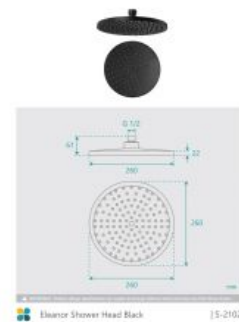

Eleanor Ceiling Shower Arm & Shower Head Set Black

SKU#: S-2018 / S-2102

\$159

Shower Head Diameter: 260mm
 Head Thickness: 22mm
 Total Head Height: 61mm
 Arm Length/Reach: 300mm
 Arm Backplate Diameter: 60mm
 Construction: Brass (With ABS Shower Head)
 Finish: Matte Black
 Accreditation: AU Standard, WELS 9L/min 3 Star and Watermark
 WELS Registration: S15003
 Warranty: 7 Year Product Warranty

The Eleanor large shower head coupled with this roof arm extension will provide you with a luxurious hotel standard shower in the comfort of your own home. Featuring a sophisticated matte black finish and a smooth round shape, this shower head and arm set will level up the sense of elegance in your bathroom.

View our store to find a [matching range](#) or [vanity unit](#), [mirror](#), [basin](#) or [tap](#) for your bathroom and save on combined delivery.

See listing image for measurement specification.

Image
Coming Soon