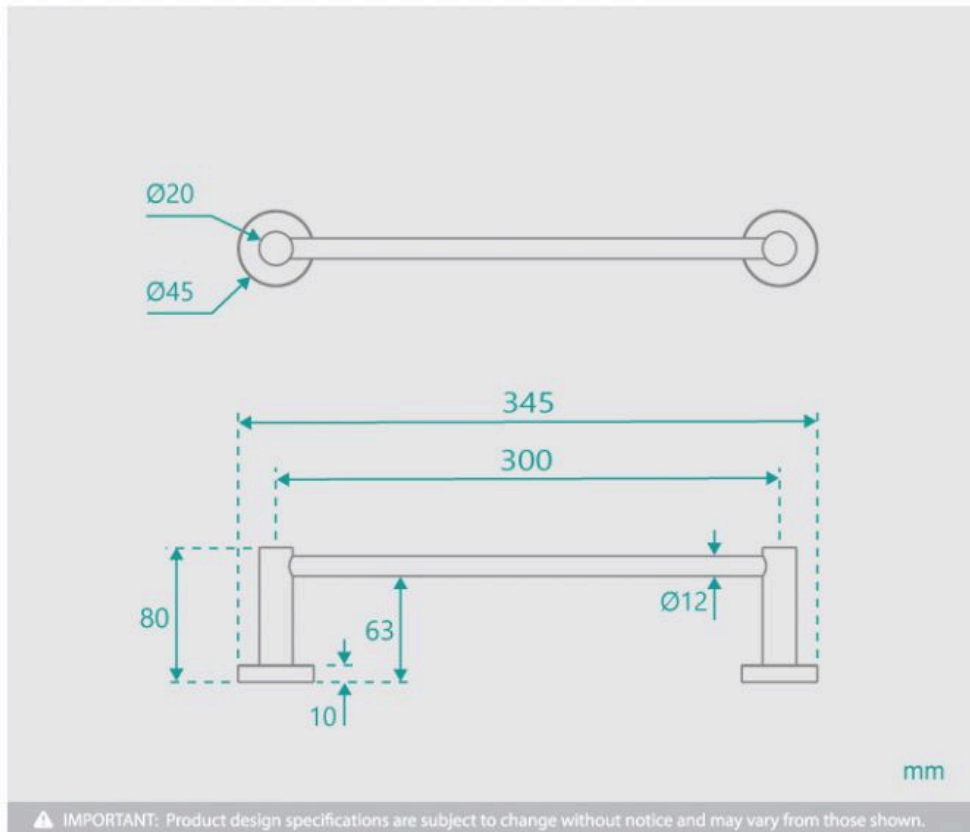

Eleanor Face Towel Rail

SKU#: A-1065

\$66

Length: 345mm

Width: 80mm

Height: 45mm

Construction: Brass

Finish: Chrome Finish

Design: Round, part of a complete range

Warranty: 7 Year Product Warranty

The Eleanor range of bathroom accessories is modern and very appealing. Designed with round shapes and smooth edges, this towel rail brings softness and movement that will add a touch of elegance to any bathroom. Choose the chic gloss chrome finish for the timeless design and long-lasting quality.

Wall mount screws and brackets included.

View our complete range of [bathroom accessories](#) for a matching look in your home.

Eleanor Towel Rail Single 300

| A-1065