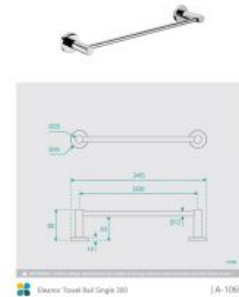

Eleanor Face Towel Rail

SKU#: A-1065

\$66

Length: 345mm

Width: 80mm

Height: 45mm

Construction: Brass

Finish: Chrome Finish

Design: Round, part of a complete range

Warranty: 7 Year Product Warranty

The Eleanor range of bathroom accessories is modern and very appealing. Designed with round shapes and smooth edges, this towel rail brings softness and movement that will add a touch of elegance to any bathroom. Choose the chic gloss chrome finish for the timeless design and long-lasting quality.

Wall mount screws and brackets included.

View our complete range of [bathroom accessories](#) for a matching look in your home.

Eleanor Towel Rail Single 300

| A-1065