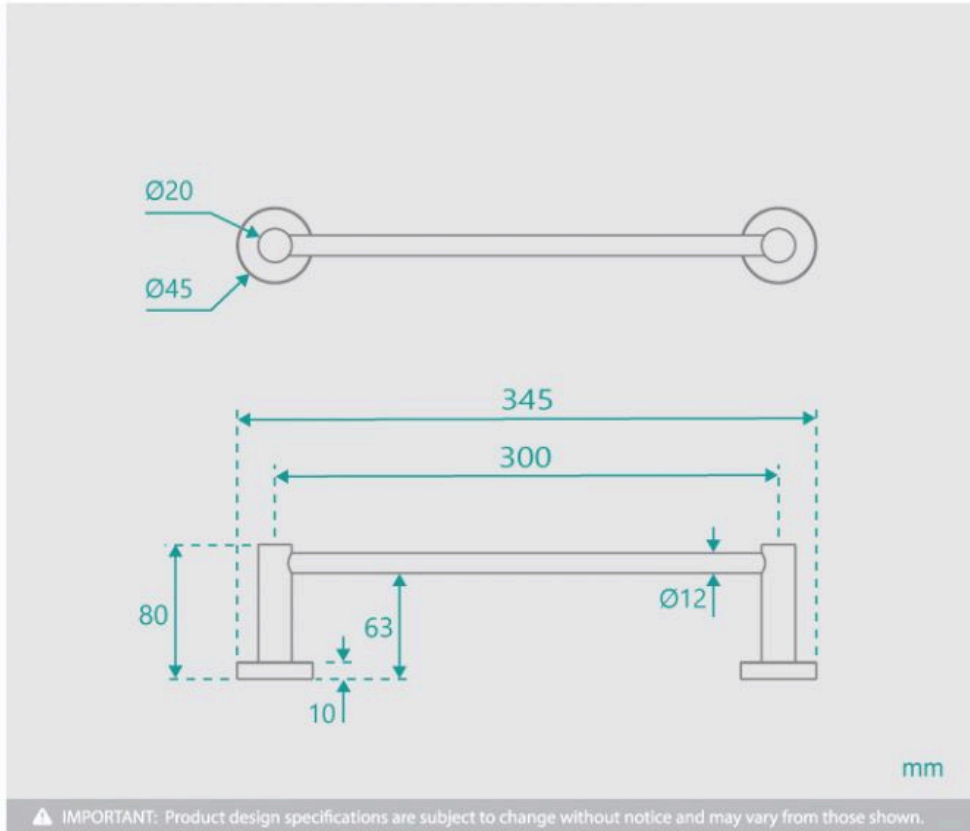

Eleanor Face Towel Rail Black

SKU#: A-1066

\$77.40

~~\$86.00~~

Length: 345mm

Width: 80mm

Height: 45mm

Construction: Brass

Finish: Matte Black

Design: Round, part of a complete range

Warranty: 7 Year Product Warranty

The Eleanor range of bathroom accessories is modern and very appealing. Designed with round shapes and smooth edges, this towel rail brings softness and movement that will add a touch of elegance to any bathroom. Choose the sophisticated matte black finish for the sense of refinement and luxury.

Wall mount screws and brackets included.

View our complete range of [bathroom accessories](#) for a matching look in your home.

Eleanor Towel Rail Single 300 Black

| A-1066