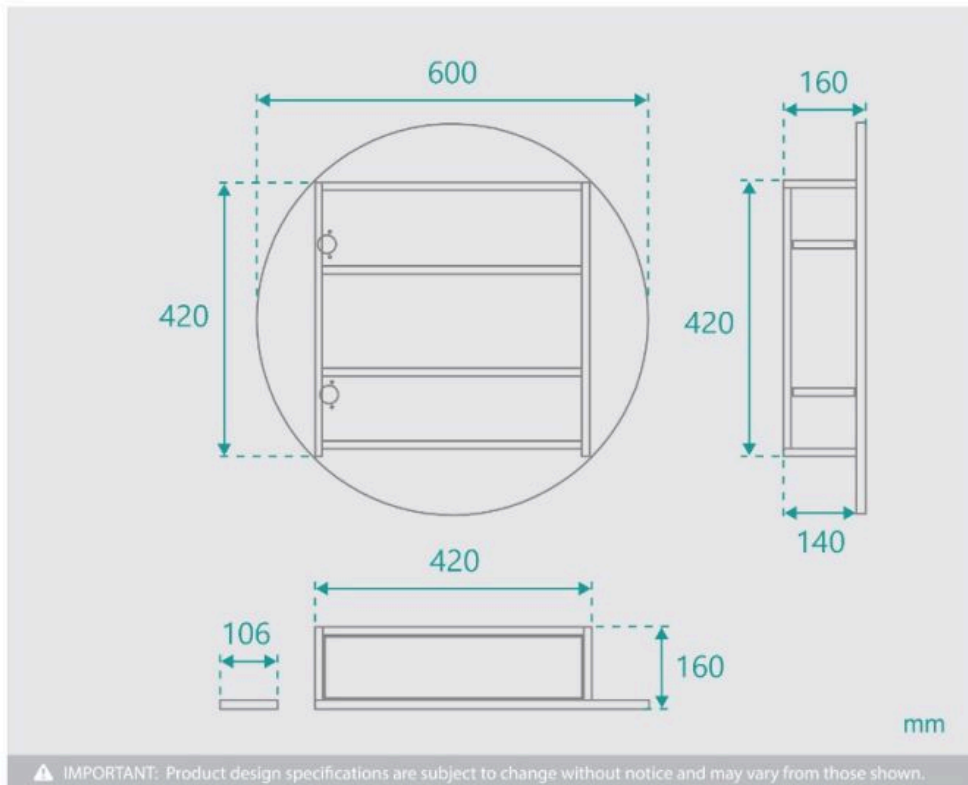

Round Mirror Cabinet Recessed 600

| M-2016