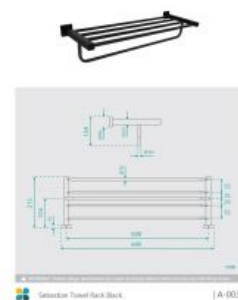

The Sebastian range of bathroom accessories is modern and very appealing. With a refined matte black finish and a minimalist square design, this large towel rack is sure to make a statement in your modern bathroom.

Wall mount screws and brackets included.

View our complete range of [bathroom accessories](#) for a matching look in your home.