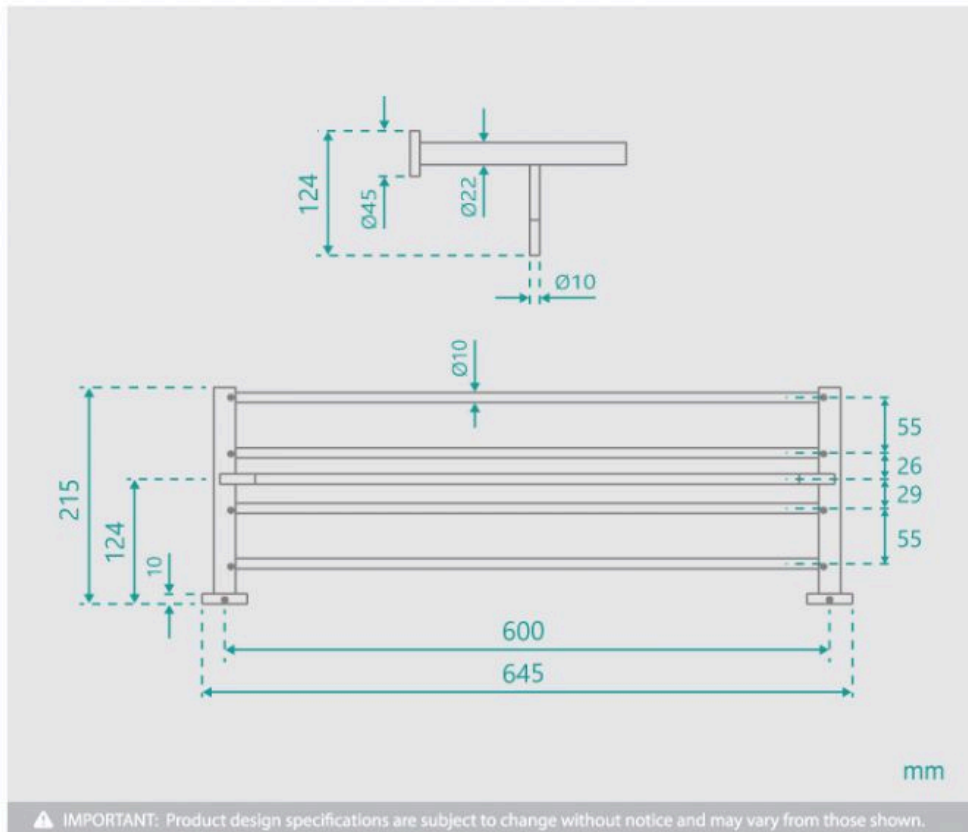

Sebastian Towel Rack Black

| A-0034