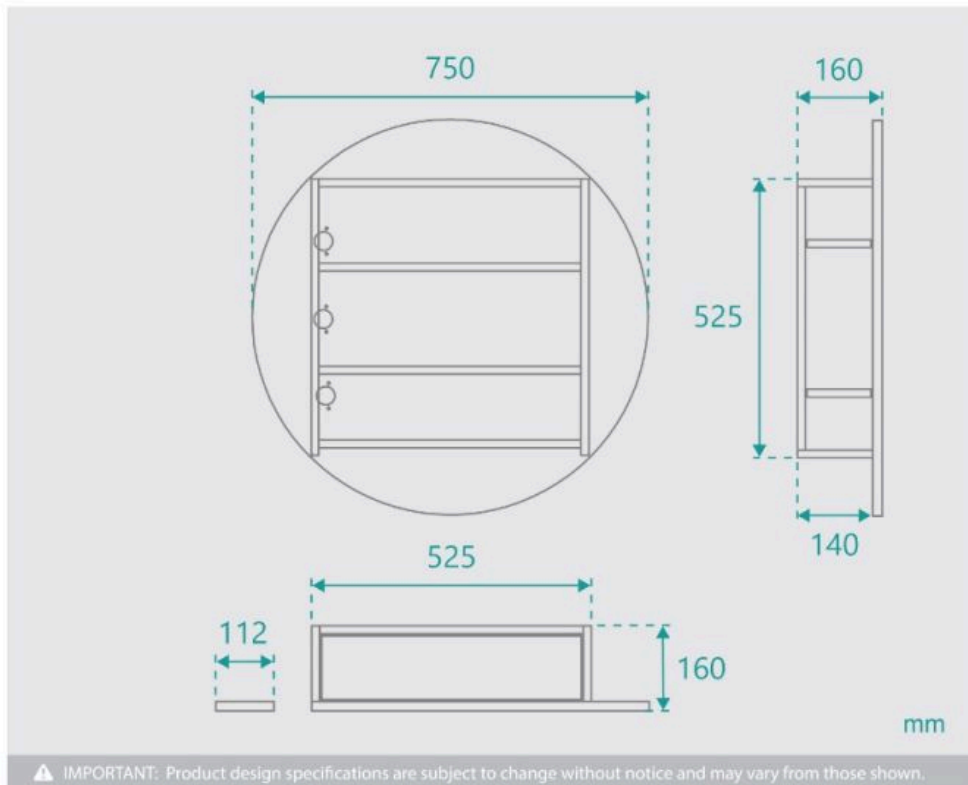

Round Mirror Cabinet Recessed 750

| M-2017