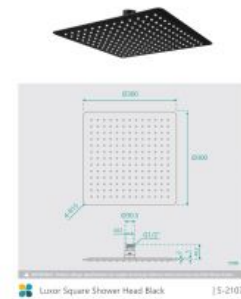

**BLACKOUT
SALE**

Luxor Square Shower Head Black

SKU#: S-2107

\$183.20

~~\$229~~

Shower Head Size: 300mm x 300mm

Head Height: 2mm

Total Head Height: 48.5mm

Construction: Brass

Finish: Matte Black

Accreditation: AU Standard, WELS 9L/min 3 Star and Watermark

WELS Registration: S09799

Warranty: 7 Year Product Warranty

The Luxor square shower head will provide you with a luxurious hotel standard shower in the comfort of your own home. Featuring a refined matte black finish and chic curved shape, this shower head brings elegance and balance that will level up your bathroom design.

View our store to find a matching [arm](#) or [vanity unit](#), [mirror](#), [basin](#) or [tap](#) for your bathroom and save on combined delivery.

See listing image for measurement specification.

Luxor Square Shower Head Black