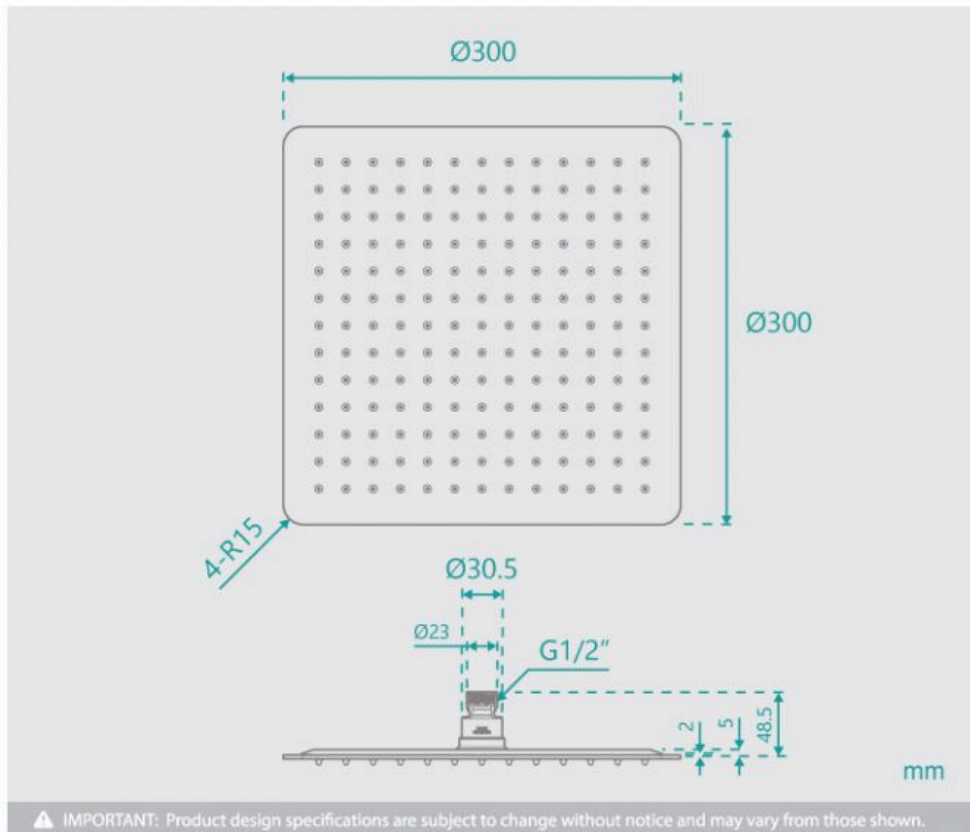

**BLACKOUT
SALE**

Luxor Square Shower Head Black

SKU#: S-2107

\$183.20

~~\$229~~

Shower Head Size: 300mm x 300mm

Head Height: 2mm

Total Head Height: 48.5mm

Construction: Brass

Finish: Matte Black

Accreditation: AU Standard, WELS 9L/min 3 Star and Watermark

WELS Registration: S09799

Warranty: 7 Year Product Warranty

The Luxor square shower head will provide you with a luxurious hotel standard shower in the comfort of your own home. Featuring a refined matte black finish and chic curved shape, this shower head brings elegance and balance that will level up your bathroom design.

View our store to find a matching [arm](#) or [vanity unit](#), [mirror](#), [basin](#) or [tap](#) for your bathroom and save on combined delivery.

See listing image for measurement specification.

Luxor Square Shower Head Black