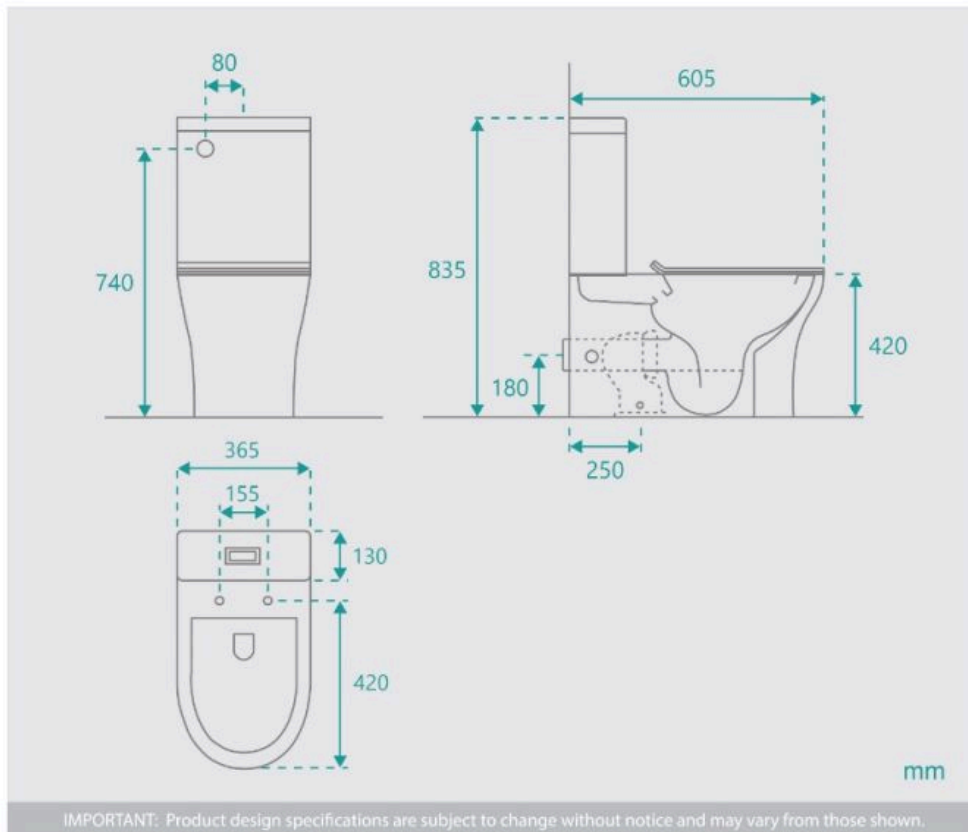

Height: 835mm

Seat & Lid: Superior Hardened, Ultra Thin, Soft Closing & Easy Release

Flush: R&T Universal (top or bottom inlet)

Dual flush button - 4.5 Lt per flush, 3 Lt per half flush, 3.5 Lt average flush

*Please note that for ceramic products, specifications must allow +/- 10 mm tolerance for manufacturing variance, it is recommended to use measurements of the actual product received. Colours displayed online may appear different due to screen settings.

<p>Hygienic</p> <p>Rimless design allows for superior flush in the bowl and a wide-area spray. The rimless design helps to reduce odour and splash-back of gunk & bacteria.</p>	<p>Quality Flushing</p> <p>The inner surface of the bowl is specially designed to provide superior flushing. The rimless design helps to reduce odour and splash-back of gunk & bacteria.</p>
<p>Soft Close</p> <p>A soft close seat allows the seat to close smoothly and quietly. The rimless design helps to reduce odour and splash-back of gunk & bacteria.</p>	<p>User Friendly</p> <p>Designed with user safety in mind, the rimless design helps to reduce odour and splash-back of gunk & bacteria.</p>
<p>Easy To Clean</p> <p>The rimless design has been specifically designed to be easy to clean. The rimless design helps to reduce odour and splash-back of gunk & bacteria.</p>	<p>Water Efficient</p> <p>The rimless design helps to reduce odour and splash-back of gunk & bacteria.</p>

Rimless Flushing Motion

WATER RATING
www.waterrating.gov.au

3.5 litres average flush
4.5 L per full flush / 3 L per half flush

In accordance with AS/NZS 6400
Licence NO.1641

Sacramento Back To Wall Toilet Suite