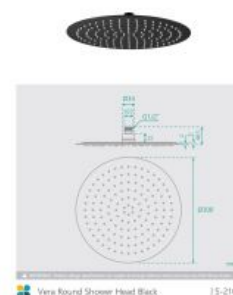

Eleanor Ceiling Shower Arm Extended & Vera Shower Head Set Black

SKU#: S-1013 / S-2106

\$230.40

~~299~~

Shower Head Diameter: 300mm

Head Thickness: 2mm

Total Head Height: 48.5mm

Arm Length/Reach: 450mm

Arm Backplate Width: 60mm

Construction: Brass (With Stainless Steel Shower Head)

Finish: Matte Black

Accreditation: AU Standard, WELS 9L/min, 3 Star and Watermark

WELS Registration: S09800

Warranty: 7 Year Product Warranty

The matte black Eleanor 450mm extended ceiling shower arm and the Vera shower head, combine modern innovation to a classic design. The soft cruved edges of the Eleanor, and the thin, sleek and curved design of the Vera, will suit any bathroom design whether traditional, contemporary or modern and fresh.

View our store to find a matching range or [shower screen](#), [vanity unit](#), [mirror](#), [basin](#) or [tap](#) for your bathroom and save on combined delivery.

See listing image for measurement specification.