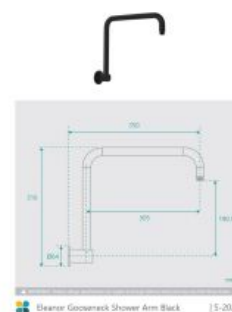

Eleanor Wall Gooseneck Shower Arm & Vera Shower Head Set Black

SKU#: S-2021 / S-2106

\$262.40

~~329~~

Shower Head Diameter: 300mm

Head Thickness: 2mm

Total Head Height: 48.5mm

Arm Height: 316mm

Arm Length/Reach: 350mm

Arm Backplate Height: 64mm

Construction: Brass (With Stainless Steel Shower Head)

Finish: Matte Black

Accreditation: AU Standard, WELS 9L/min, 3 Star and Watermark

WELS Registration: S09800

Warranty: 7 Year Product Warranty

This shower arm and head set embodies a hotel luxury in its design. The gooseneck feature adds height to your shower in a contemporary fashion whilst the Vera shower head, in its stylish larger make, will transform your bathroom experience. The curve and round goose neck with a matte black finish is a classic take on a modern design aspect.

View our store to find a matching range or [shower screen](#), [vanity unit](#), [mirror](#), [basin](#) or [tap](#) for your bathroom and save on combined delivery.

See listing image for measurement specification.