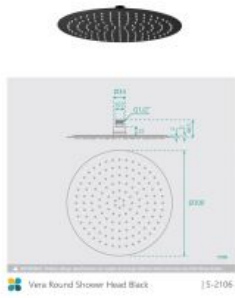

Eleanor Wall Gooseneck Shower Arm & Vera Shower Head Set Black

SKU#: S-2021 / S-2106

\$262.40

~~329~~

Shower Head Diameter: 300mm

Head Thickness: 2mm

Total Head Height: 48.5mm

Arm Height: 316mm

Arm Length/Reach: 350mm

Arm Backplate Height: 64mm

Construction: Brass (With Stainless Steel Shower Head)

Finish: Matte Black

Accreditation: AU Standard, WELS 9L/min, 3 Star and Watermark

WELS Registration: S09800

Warranty: 7 Year Product Warranty

This shower arm and head set embodies a hotel luxury in its design. The gooseneck feature adds height to your shower in a contemporary fashion whilst the Vera shower head, in its stylish larger make, will transform your bathroom experience. The curve and round goose neck with a matte black finish is a classic take on a modern design aspect.

View our store to find a matching range or [shower screen](#), [vanity unit](#), [mirror](#), [basin](#) or [tap](#) for your bathroom and save on combined delivery.

See listing image for measurement specification.