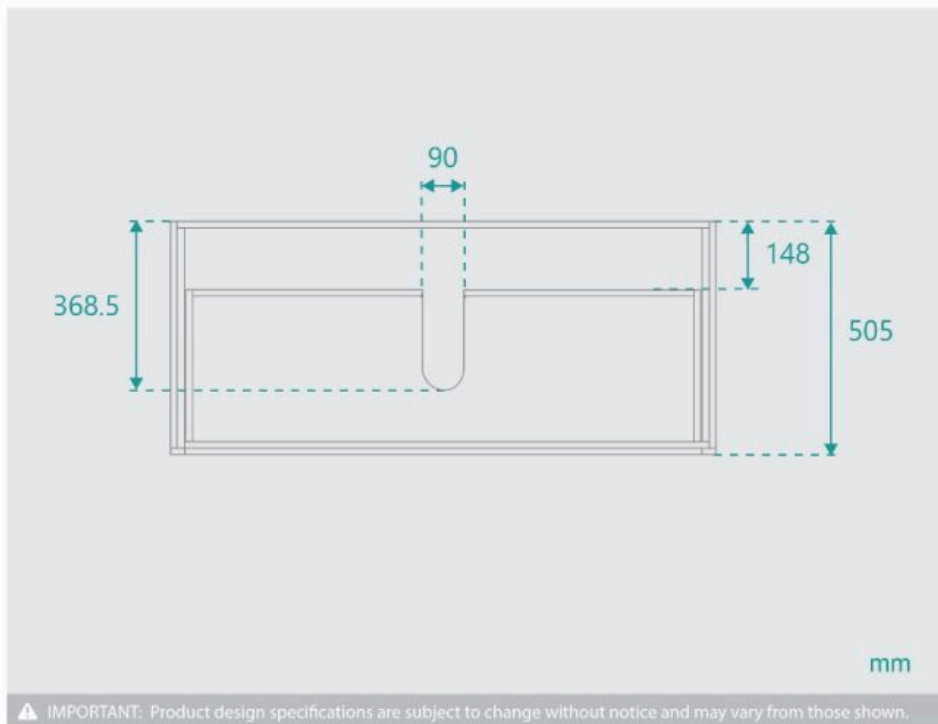

Palazzo 1200 Wall Mounted Cabinet

| J-2072