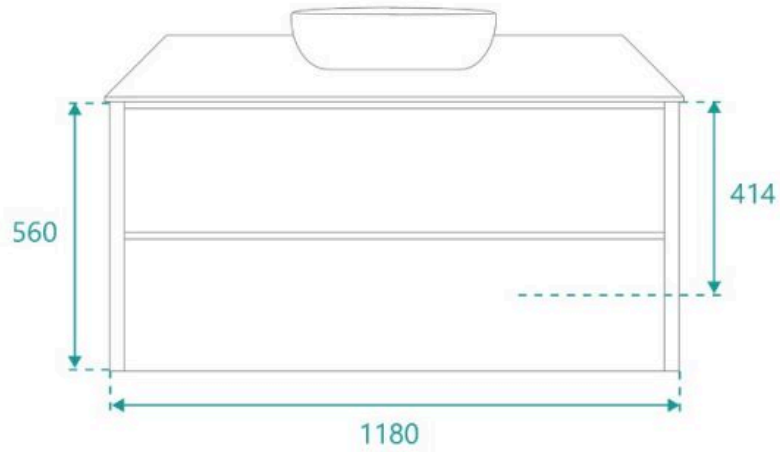

Palazzo 1200 Wall Mounted Cabinet

| J-2072