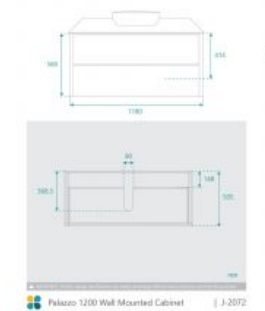

Vanities, 1200mm Vanities, White, Wall Mounted Vanities, Gloss, White, Mid Year Sale