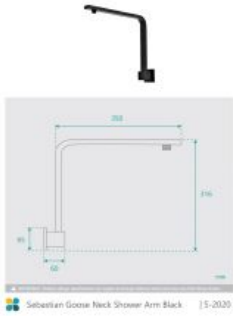

Sebastian Wall Gooseneck Shower Arm & Luxor Shower Head Set Black

SKU#: S-2020 / S-2107

\$418

Shower Head Size: 300mmx300mm
 Head Thickness: 2mm
 Total Head Height: 48.5mm
 Arm Length/Reach: 350mm
 Arm Backplate Width: 65mm
 Arm Backplate Height: 65mm
 Construction: Brass (With Stainless Steel Shower Head)
 Finish: Matte Black
 Accreditation: AU Standard, WELS 9L/min, 3 Star and Watermark
 WELS Registration: S09799
 Warranty: 7 Year Product Warranty

The Sebastian gooseneck shower arm wall combines the desire for a wall mounted shower arm and the height of a ceiling arm. The Luxor shower head, with its large frame, couples perfectly because the goose neck provides extra height space for the Luxor head would fill. This elite design in a matte black finish would inspire a hotel quality about your bathroom.

View our store to find a matching range or [shower screen](#), [vanity unit](#), [mirror](#), [basin](#) or [tap](#) for your bathroom and save on combined delivery.

See listing image for measurement specification.