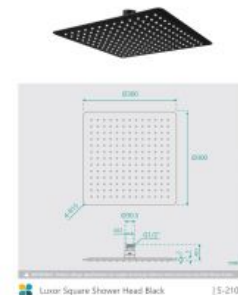

Sebastian Wall Gooseneck Shower Arm & Luxor Shower Head Set Black

SKU#: S-2020 / S-2107

\$418

Shower Head Size: 300mmx300mm
 Head Thickness: 2mm
 Total Head Height: 48.5mm
 Arm Length/Reach: 350mm
 Arm Backplate Width: 65mm
 Arm Backplate Height: 65mm
 Construction: Brass (With Stainless Steel Shower Head)
 Finish: Matte Black
 Accreditation: AU Standard, WELS 9L/min, 3 Star and Watermark
 WELS Registration: S09799
 Warranty: 7 Year Product Warranty

The Sebastian gooseneck shower arm wall combines the desire for a wall mounted shower arm and the height of a ceiling arm. The Luxor shower head, with its large frame, couples perfectly because the goose neck provides extra height space for the Luxor head would fill. This elite design in a matte black finish would inspire a hotel quality about your bathroom.

View our store to find a matching range or [shower screen](#), [vanity unit](#), [mirror](#), [basin](#) or [tap](#) for your bathroom and save on combined delivery.

See listing image for measurement specification.