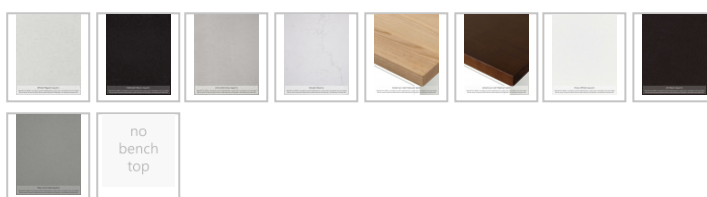

### BASIN OPTION

Standard Basin Size: 600mm x 400mm x 135mm\*

Standard Stone Size: 1500mm x 520mm x 20mm\*

Cabinet Size: 1480mm x 505mm x 560mm

Cabinet Finish: Matte White

Stone Top Standard 20mm: White Pepper, Midnight Black, Concrete Grey, Venato Bianco