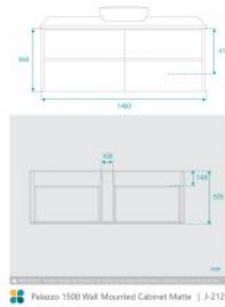

### BASIN OPTION

Standard Basin Size: 600mm x 400mm x 135mm\*

Standard Stone Size: 1500mm x 520mm x 20mm\*

Cabinet Size: 1480mm x 505mm x 560mm

Cabinet Finish: Matte White

Stone Top Standard 20mm: White Pepper, Midnight Black, Concrete Grey, Venato Bianco

Tap and waste fittings shown in the photos are for illustration purposes only and are sold separately, add them to your order to complete your look.

\*Please note that stone and timber samples may differ from the actual product due to natural variations and batch differences. Colours displayed online may appear different due to screen settings. Standard stone and timber benchtops are supplied without holes, allowing for installation flexibility. Custom stone benchtop orders will be dispatched within 15 business days. For ceramic products, specifications must allow +/- 10 mm tolerance for manufacturing variance, it is recommended to use measurements of the actual product received.