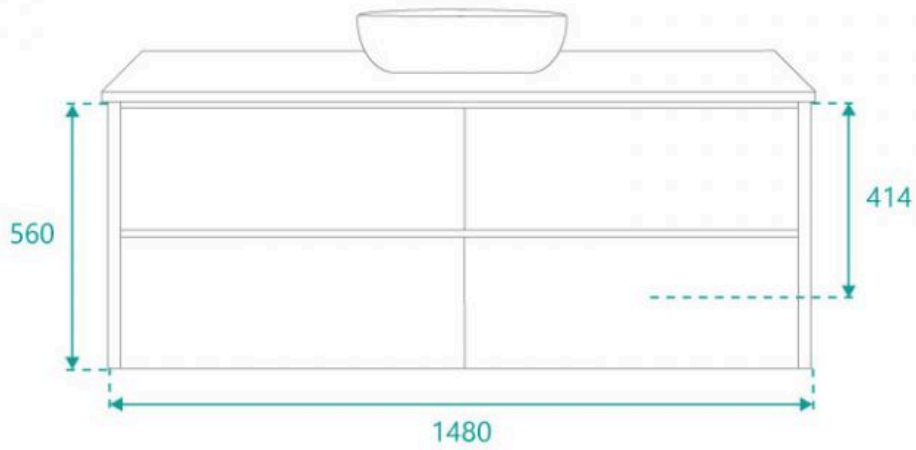

### BASIN OPTION

Standard Basin Size: 600mm x 400mm x 135mm\*

Standard Stone Size: 1500mm x 520mm x 20mm\*

Cabinet Size: 1480mm x 505mm x 560mm

Cabinet Finish: Matte White

Stone Top Standard 20mm: White Pepper, Midnight Black, Concrete Grey, Venato Bianco

Stone Top Upgrade 40mm: Snow, Jet Black, Raw Concrete

Timber Top 40mm: Timber Ash Natural, Timber Ash Walnut

Basin: Ceramic

Handle: Fingerpull

Configuration: Four Soft Close Drawers

Warranty: 2 Year Product Warranty

Tap and waste fittings shown in the photos are for illustration purposes only and are sold separately, add them to your order to complete your look.

\*Please note that stone and timber samples may differ from the actual product due to natural variations and batch differences. Colours displayed online may appear different due to screen settings. Standard stone and timber benchtops are supplied without holes, allowing for installation flexibility. Custom stone benchtop orders will be dispatched within 15 business days. For ceramic products, specifications must allow +/- 10 mm tolerance for manufacturing variance, it is recommended to use measurements of the actual product received.