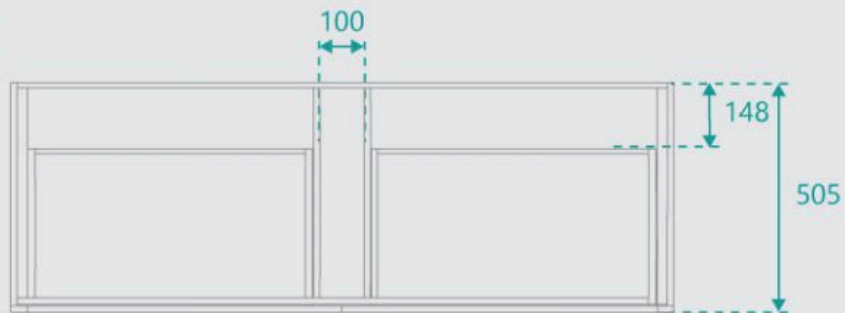

### BASIN OPTION

Standard Basin Size: 600mm x 400mm x 135mm\*

Standard Stone Size: 1500mm x 520mm x 20mm\*

Cabinet Size: 1480mm x 505mm x 560mm

Cabinet Finish: Matte White

Stone Top Standard 20mm: White Pepper, Midnight Black, Concrete Grey, Venato Bianco

Tap and waste fittings shown in the photos are for illustration purposes only and are sold separately, add them to your order to complete your look.

\*Please note that stone and timber samples may differ from the actual product due to natural variations and batch differences. Colours displayed online may appear different due to screen settings. Standard stone and timber benchtops are supplied without holes, allowing for installation flexibility. Custom stone benchtop orders will be dispatched within 15 business days. For ceramic products, specifications must allow +/- 10 mm tolerance for manufacturing variance, it is recommended to use measurements of the actual product received.