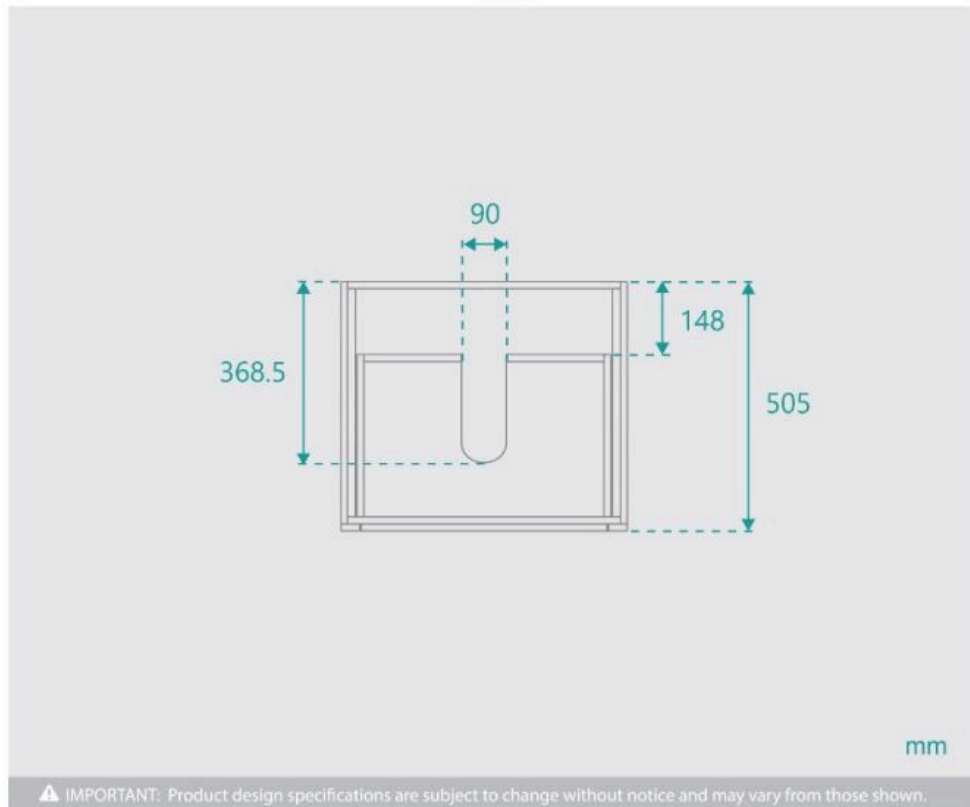

*Please note that stone and timber samples may differ from the actual product due to natural variations and batch differences. Colours displayed online may appear different due to screen settings. Standard stone and timber benchtops are supplied without holes, allowing for installation flexibility. Custom stone benchtop orders will be dispatched within 15 business days.

Vanities, Compact Vanities, 600mm Vanities, White, Wall Mounted Vanities, Gloss, White, Mid Year Sale

▲ IMPORTANT: Product design specifications are subject to change without notice and may vary from those shown.