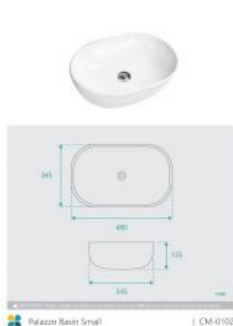

*Please note that stone and timber samples may differ from the actual product due to natural variations and batch differences. Colours displayed online may appear different due to screen settings. Standard stone and timber benchtops are supplied without holes, allowing for installation flexibility. Custom stone benchtop orders will be dispatched within 15 business days.

Vanities, Compact Vanities, 600mm Vanities, White, Wall Mounted Vanities, Gloss, White, Mid Year Sale

▲ IMPORTANT: Product design specifications are subject to change without notice and may vary from those shown.