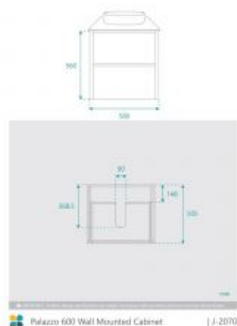

*Please note that stone and timber samples may differ from the actual product due to natural variations and batch differences. Colours displayed online may appear different due to screen settings. Standard stone and timber benchtops are supplied without holes, allowing for installation flexibility. Custom stone benchtop orders will be dispatched within 15 business days.

Vanities, Compact Vanities, 600mm Vanities, White, Wall Mounted Vanities, Gloss, White, Mid Year Sale

▲ IMPORTANT: Product design specifications are subject to change without notice and may vary from those shown.