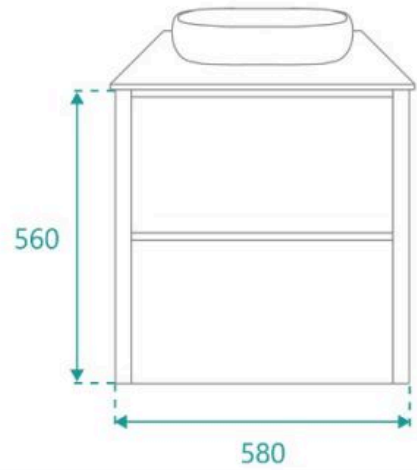

Vanities, Compact Vanities, 600mm Vanities, White, Wall Mounted Vanities, Gloss, White, Mid Year Sale

▲ IMPORTANT: Product design specifications are subject to change without notice and may vary from those shown.