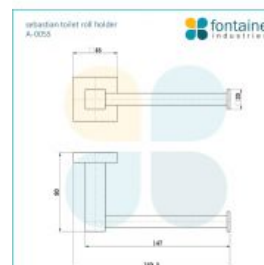

Sebastian Simple Toilet Roll Holder

SKU#: A-0055

$28

~~$25~~

Length: 159.5mm

Width: 80mm

Height: 45mm

Construction: Brass

Finish: Chrome

Design: Square, part of a complete range

Warranty: 7 Year Product Warranty

The Sebastian range of bathroom accessories is modern and very appealing. Unit is constructed and will require wall mounting, screws and brackets included.

View our complete range of bathroom accessories for a matching look in your home.