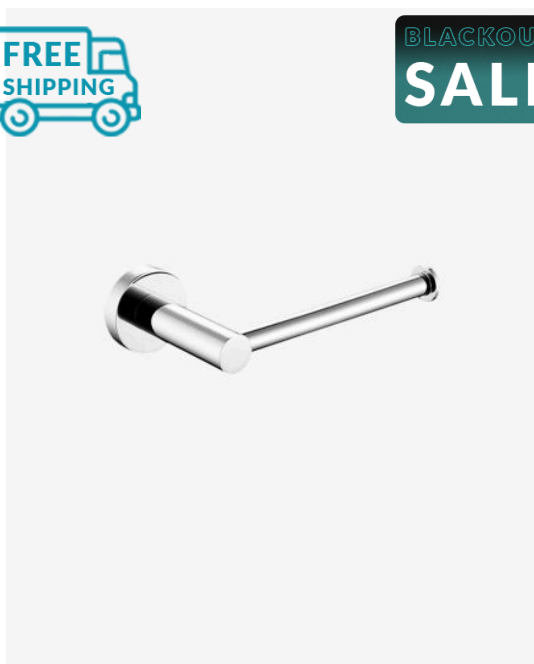

BLACKOUT
SALE

Eleanor Simple Toilet Roll Holder

SKU#: A-1055

\$26.40

~~\$33~~

Length: 159.5mm

Width: 80mm

Height: 20mm

Construction: Brass

Finish: Chrome

Design: Round, part of a complete range

Warranty: 7 Year Product Warranty

The Eleanor range of bathroom accessories is modern and very appealing. Unit is constructed and will require wall mounting, screws and brackets included.