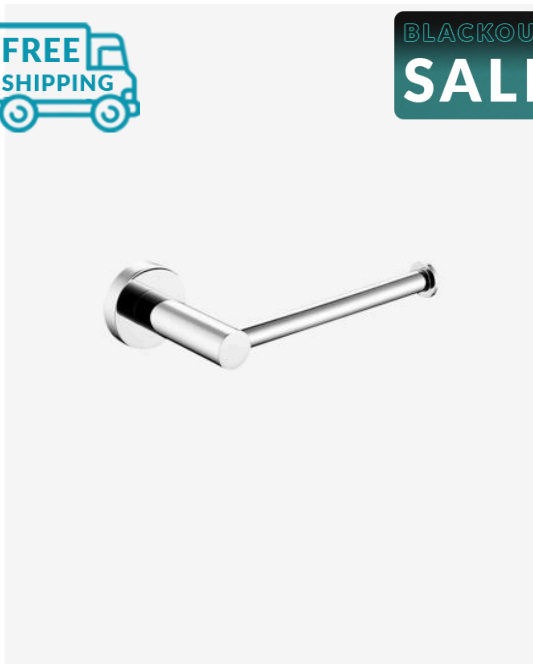

BLACKOUT SALE

Eleanor Simple Toilet Roll Holder

SKU#: A-1055

\$26.40

~~\$33~~

Length: 159.5mm

Width: 80mm

Height: 20mm

Construction: Brass

Finish: Chrome

Design: Round, part of a complete range

Warranty: 7 Year Product Warranty

The Eleanor range of bathroom accessories is modern and very appealing. Unit is constructed and will require wall mounting, screws and brackets included.