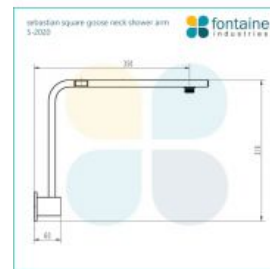

BLACKOUT SALE

Sebastian Square Gooseneck Shower Arm Black

SKU#: S-2020

\$151.20

~~189~~

- Arm Height: 316mm
- Arm Length/Reach: 350mm
- Arm Backplate Width: 60mm
- Arm Backplate Height: 60mm
- Construction: Brass
- Finish: Matte Black
- Accreditation: AU Standard
- Warranty: 7 Year Product Warranty

This modern 'goose neck' shower head arm will give you the extra height required for your shower whilst giving you a stylish finish to your shower, simply match with your desired shower head.

View our store to find a [matching range](#) or [shower head](#) for your bathroom and save on combined delivery.

See listing image for measurement specification.

sebastian square goose neck shower arm
S-2020