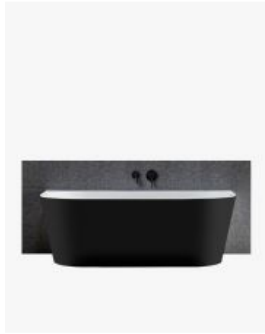

Harper Back to Wall Bath 1700 Black

SKU#: B-4032

\$919.20

WASTE OPTION

BATH CADDY OPTION

Length: 1700mm

Width: 800mm

Height: 580mm

Finish: Black High Gloss

Overflow: No

Waste: Standard Plug & Waste included

Capacity: 270L

Warranty: 7 Year Product Warranty

The Harper Back to Wall black bath is perfectly designed to be installed flush against a wall; with no gaps, this bath is easier to clean with less exposed areas for dust to collect than a freestanding bath. A traditional look with a modern twist. Its stunning white gloss finish adds simplicity to any bathroom, the smooth lines of the Harper are inviting and stylish. The contemporary design will instantly freshen up your bathroom space.

Suits:

Retreat Bath Caddy Solid Ash Natural Large(A-8102)

Retreat Bath Caddy Solid Ash Walnut Large (A-8303)

Dekoda Bath Caddy Solid Ash Natural Large(A-8105)

Dekoda Bath Caddy Solid Ash Walnut Large (A-8301)

View our store to find a matching vanity unit, basin, mirror, basin or shower fixture for your bathroom.

@bathroomsoutthere

Harper Back to Wall 1700 Black Bath | B-4312

Harper Back to Wall 1500 Black Bath