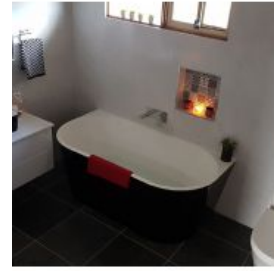

Harper Back to Wall Bath 1700 Black

SKU#: B-4032

\$919.20

WASTE OPTION

BATH CADDY OPTION

Length: 1700mm

Width: 800mm

Height: 580mm

Installation: Back to Wall

Configuration: Self-supporting base and frame with adjustable legs

Construction: Sanitary grade acrylic with solid fiberglass reinforcement

Key Features: High quality sanitary acrylic, double wall insulated for heat retention, easy installation, reinforced for durability

Finish: Black High Gloss

Overflow: No

Waste: Standard Plug & Waste included

Capacity: 270L

Warranty: 7 Year Product Warranty

The Harper Back to Wall black bath is perfectly designed to be installed flush against a wall; with no gaps, this bath is easier to clean with less exposed areas for dust to collect than a freestanding bath. A traditional look with a modern twist. Its stunning white gloss finish adds simplicity to any bathroom, the smooth lines of the Harper are inviting and stylish. The contemporary design will instantly freshen up your bathroom space.

View our store to find a matching vanity unit, basin, mirror, basin or shower fixture for your bathroom.

@bathroomsoutthere

Harper Back to Wall 1700 Black Bath | B-4312

Harper Back to Wall 1500 Black Bath