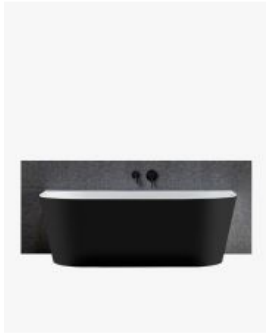

Harper Back to Wall Bath 1700 Black

SKU#: B-4032

\$919.20

WASTE OPTION

BATH CADDY OPTION

Length: 1700mm

Width: 800mm

Height: 580mm

Finish: Black High Gloss

Overflow: No

Waste: Standard Plug & Waste included

Capacity: 270L

Warranty: 7 Year Product Warranty

The Harper Back to Wall black bath is perfectly designed to be installed flush against a wall; with no gaps, this bath is easier to clean with less exposed areas for dust to collect than a freestanding bath. A traditional look with a modern twist. Its stunning white gloss finish adds simplicity to any bathroom, the smooth lines of the Harper are inviting and stylish. The contemporary design will instantly freshen up your bathroom space.

Suits:

Retreat Bath Caddy Solid Ash Natural Large(A-8102)

Retreat Bath Caddy Solid Ash Walnut Large (A-8303)

Dekoda Bath Caddy Solid Ash Natural Large(A-8105)

Dekoda Bath Caddy Solid Ash Walnut Large (A-8301)

View our store to find a matching vanity unit, basin, mirror, basin or shower fixture for your bathroom.

@bathroomsoutthere

Harper Back to Wall 1700 Black Bath | B-4312

Harper Back to Wall 1500 Black Bath