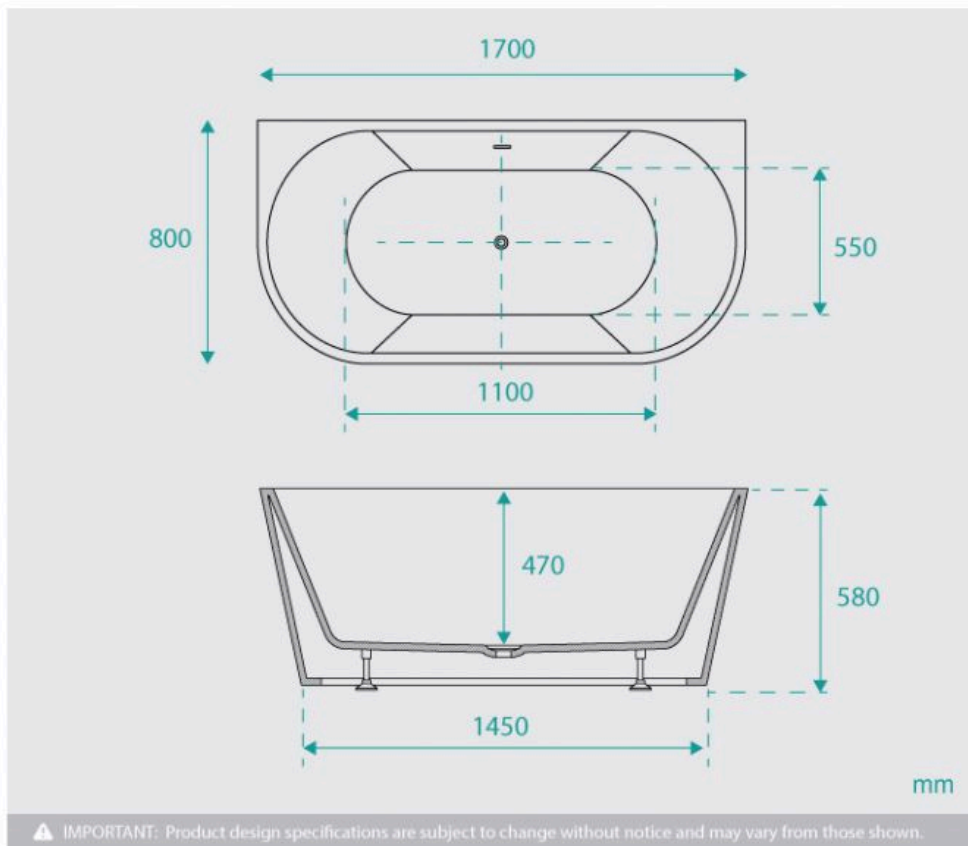

Harper Back to Wall 1500 Black Bath

| B-4032