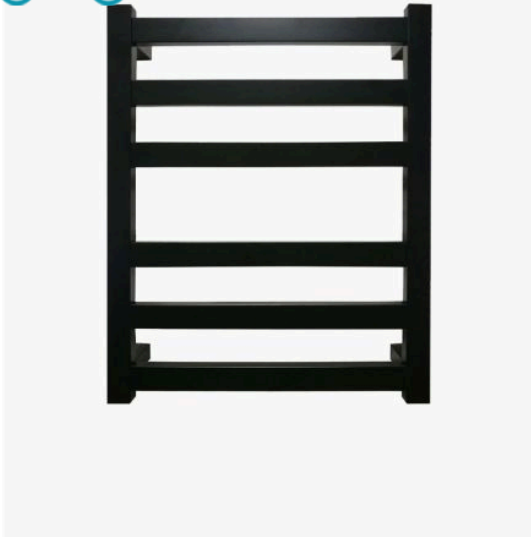

## Wembley Heated Towel Ladder Rail Black

SKU#: A-9011

**\$319.20**

~~\$399~~

Length: 500mm

Width: 115mm

Height: 640mm

Finish: Matte Black

For the luxurious hotel finish in your bathroom the Wembley heated towel ladder is a great alternative to the regular towel rail. This heated towel ladder will not only look fantastic in your bathroom but will be able to hold and warm your towels.