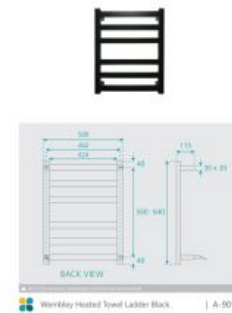

Wembley Heated Towel Ladder Rail Black

SKU#: A-9011

$319.20

~~$399~~

Length: 500mm

Width: 115mm

Height: 640mm

Finish: Matte Black

Construction: Stainless Steel 304 Grade

Specifications: Voltage 240V, Wattage 80W, IP Rating IP55

Installation: Hardwired (concealed cabling) or black plug, with bottom RHS connection (when facing)

Warranty: 3 Year Product Warranty

For the luxurious hotel finish in your bathroom the Wembley heated towel ladder is a great alternative to the regular towel rail. This heated towel ladder will not only look fantastic in your bathroom but will be able to hold and warm your towels.

Also available in other sizes and colours.

View our complete range of bathroom accessories for a matching look in your home.