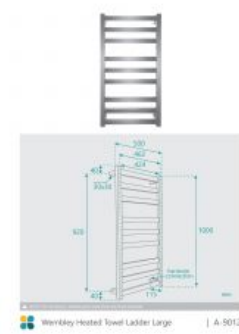

Wembley Heated Towel Ladder Rail Large Chrome

SKU#: A-9012

$335.20

~~419~~

Length: 500mm

Width: 115mm

Height: 1000mm

Finish: Chrome

Construction: Stainless Steel 304 Grade

Specifications: Voltage 240V, Wattage 125W, IP Rating IP55

Installation: Hardwired (concealed cabling) or white plug, with bottom RHS connection (when facing)

Warranty: 3 Year Product Warranty

For the luxurious hotel finish in your bathroom the Wembley heated towel ladder is a great alternative to the regular towel rail. This heated towel ladder will not only look fantastic in your bathroom but will be able to hold and warm your towels.

Also available in other sizes and colours.

View our complete range of bathroom accessories for a matching look in your home.