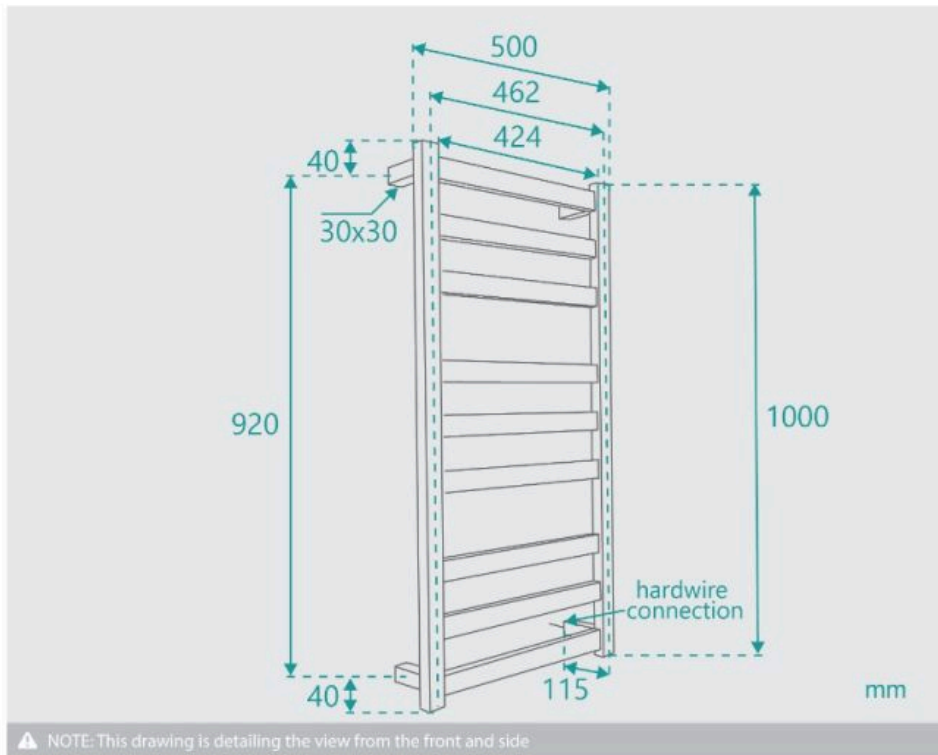

Wembley Heated Towel Ladder Large

| A-9012