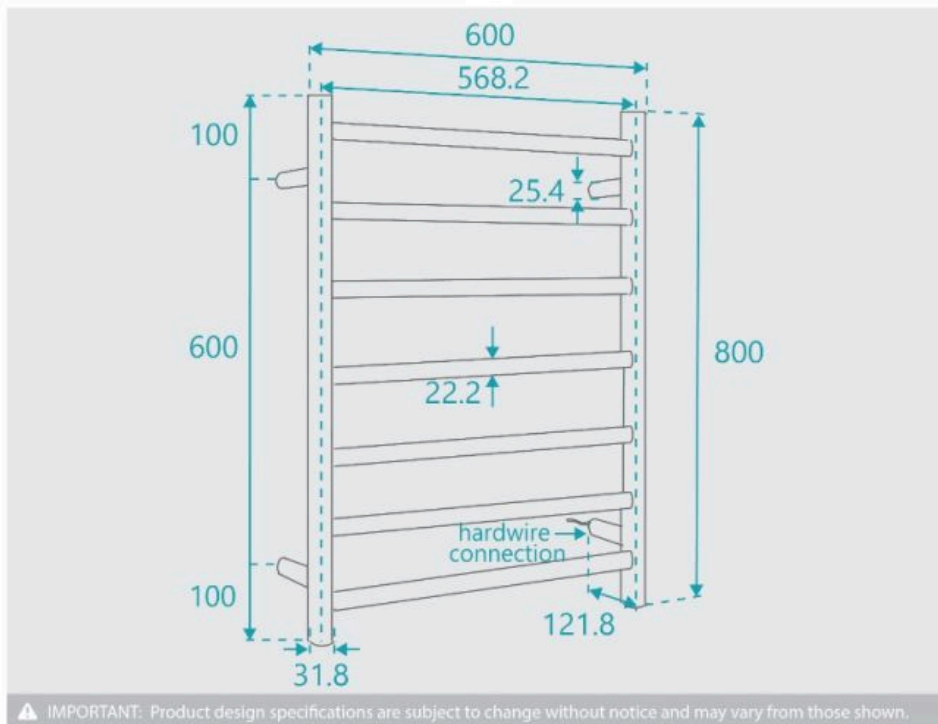

Seine Heated Towel Ladder Large

| A-9016