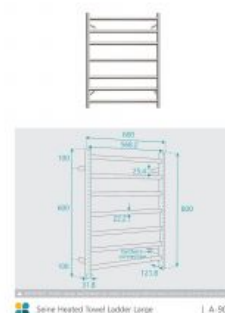

Length: 600mm

Width: 121.8mm

Height: 800mm

Construction: Stainless Steel 304 Grade

Specifications: Voltage 240V, Wattage 110W, IP Rating IP55

Installation: Hardwired (concealed cabling) or black plug, with bottom RHS connection (when facing)

Warranty: 3 Year Product Warranty

The Seine Heated Towel Ladder Large offers sleek round bars bringing you a simple but stylish design with that luxurious hotel feel. There is nothing more comforting than a warm towel after your shower or bath.

With its spacious design, this towel ladder provides ample room for hanging multiple towels, making it an ideal choice for meeting your family's needs.

Available in various colours, Chrome, Brushed Gold, Brushed Nickel, Matte Black, and Gun Metal, making it easy to match your décor seamlessly.

View our complete range of bathroom accessories for a matching look in your home.