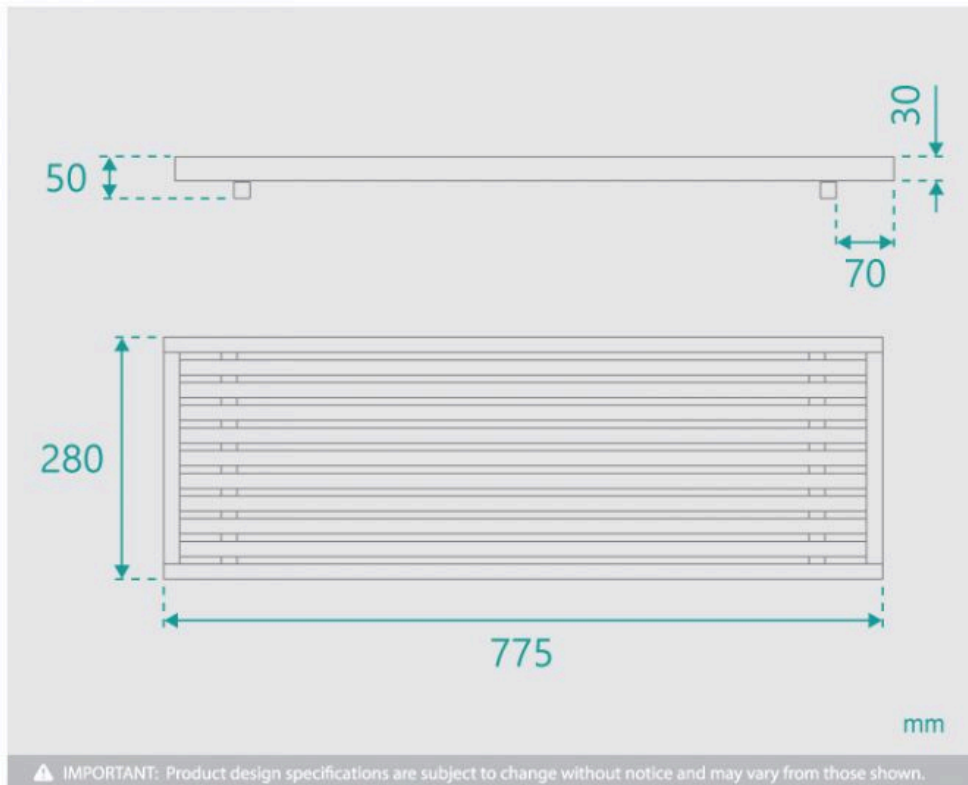

Dekoda Bath Caddy Small

| A-8104