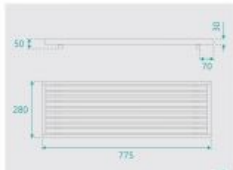

DeKoda Bath Caddy Small | A-8104