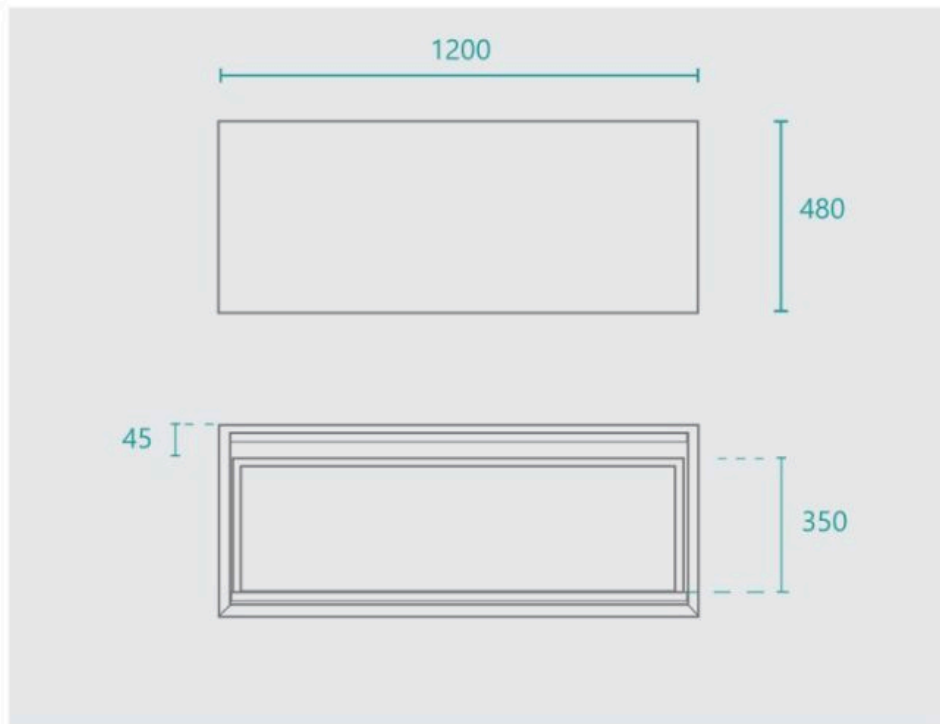

Paloma 1200 Wall Mounted Vanity

| J-2084