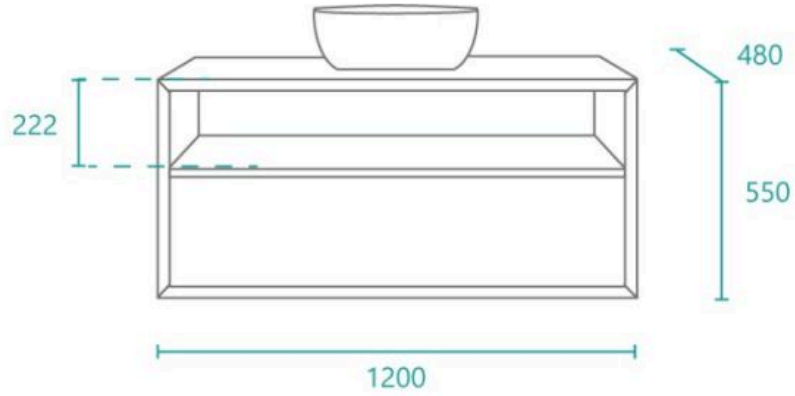

Paloma 1200 Wall Mounted Vanity

| J-2084