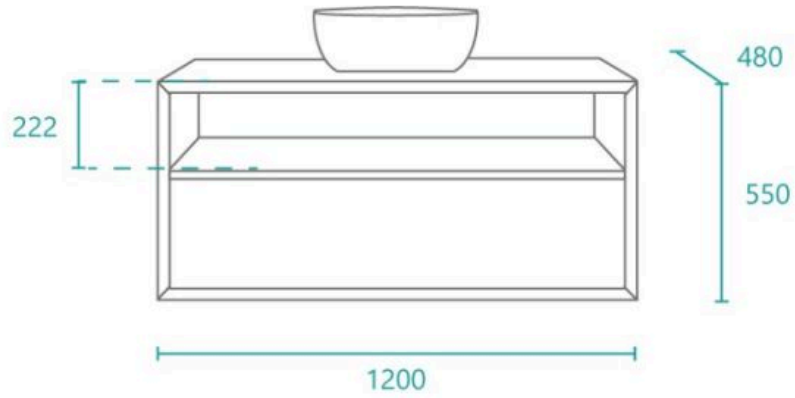

Paloma 1200 Wall Mounted Vanity

| J-2084