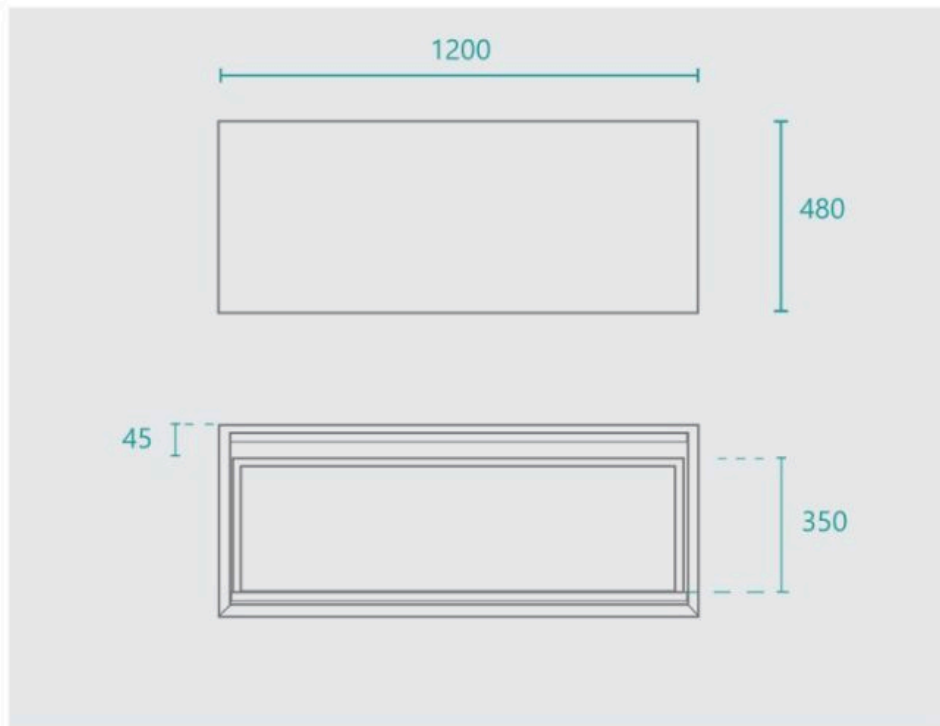

Paloma 1200 Wall Mounted Vanity

| J-2084