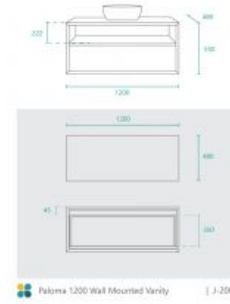

Paloma 1200 Wall Mounted Vanity | J-2064